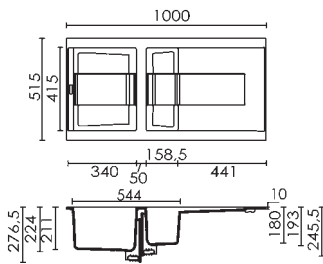

Sirex 475 ^{new}

one and half bowl sink with draining area

Dimension: 1000 x 515 x 224-193 mm

Built-in hole: 980 x 480 mm

Base: 600

Available accessories: **26 27 28**
see page 38

Packaging:
carton and polystyrene, approx 0,17 m³