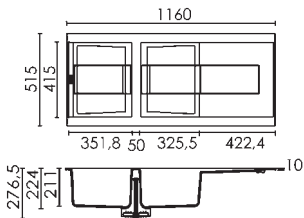

Packaging:
carton and polystyrene, approx 0,20 m³
Kit of the sink:
S.I.R., Heat Stop Board, pre mounted hooks,
sealant and siphon

VITROTEK 3G	SIR	CODE
86 black	electronic	EVI50086
86 black	mechanical	LVI50086
92 old white	electronic	EVI50092
92 old white	mechanical	LVI50092
94 ice	electronic	EVI50094
94 ice	mechanical	LVI50094
96 white	electronic	EVI50096
96 white	mechanical	LVI50096
97 silver	electronic	EVI50097
97 silver	mechanical	LVI50097

METALTEK	SIR	CODE
67 cromo	electronic	EMI50067
67 cromo	mechanical	LMI50067
73 titanium	electronic	EMI50073
73 titanium	mechanical	LMI50073

GRANITEK	SIR	CODE
51 avena	electronic	EGI50051
51 avena	mechanical	LGI50051
52 bianco	electronic	EGI50052
52 bianco	mechanical	LGI50052
59 antracite	electronic	EGI50059
59 antracite	mechanical	LGI50059
62 bianco antico	electronic	EGI50062
62 bianco antico	mechanical	LGI50062

Sirex 480 ^{new}

one-bowl sink with draining area
Dimension: 1000 x 515 x 224 mm
Built-in hole: 980 x 480 mm
Base: 600