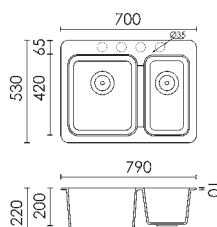

Fox 330

two-bowl sink

Dimension: 700 x 530 x 230-200 mm

Built-in hole: 680 x 510 mm

Base: 800

Available accessories: **05 09 17 20 25**
see page 92

Packaging:
carton and polystyrene, approx 0,11 m³

Kit of the sink:
sealant, siphon, drains and pre-mounted hooks