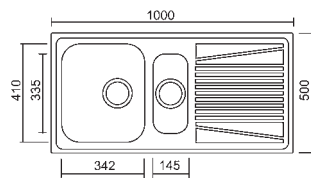

C: carton packaging
S: bag packaging
DX: right bowl
SX: left bowl

FINISH	CODE
Satin	LIR475SACDX
Satin	LIR475SASDX
Satin	LIR475SAC SX
Satin	LIR475SASSX

FINISH	CODE
Anti-scratch	LIR475ANCDX
Anti-scratch	LIR475ANS DX
Anti-scratch	LIR475ANCSX
Anti-scratch	LIR475ANSSX