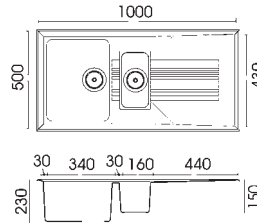

Packaging:
carton and polystyrene, approx 0,17 m³
Kit of the sink:
pop-up waste one way, pre-mounted hooks,
sealant and siphon

* until stock lasts

VITROTEK 3G	CODE
86 black	LVT47586
91 jada *	LVT47591
92 old white	LVT47592
94 ice	LVT47594
96 white	LVT47596
97 silver	LVT47597

METALTEK	CODE
67 cromo	LMT47567
70 ghisa	LMT47570
71 alluminio	LMT47571
73 titanium	LMT47573

GRANITEK	CODE
51 avena	LGT47551
52 bianco	LGT47552
53 terra	LGT47553
54 nero	LGT47554
55 grigio	LGT47555
59 antracite	LGT47559
62 bianco antico	LGT47568
68 titano	LGT47568