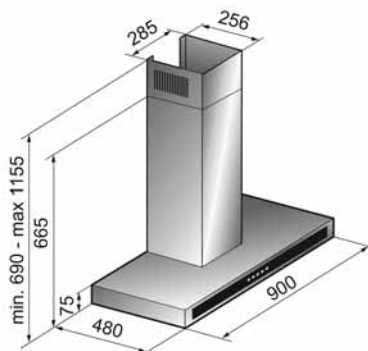

italian design

Crystal Hood

Dimension: 900 mm

Controls:	soft touch lighting display
Speeds:	3+1
Clean air system:	yes
Filter change indicator:	yes
Timer:	yes
Booster:	yes
Lighting:	2x20 W halogen light bulb
Engine type:	HC3
Max capacity:	703 Mc/h
Pressure:	436 Pa
Max noise level:	56 dabs
Outlet size diameter:	150 mm
Grease filter:	included
Power supply connection:	220-240V/50Hz
Carbon filter:	accessory