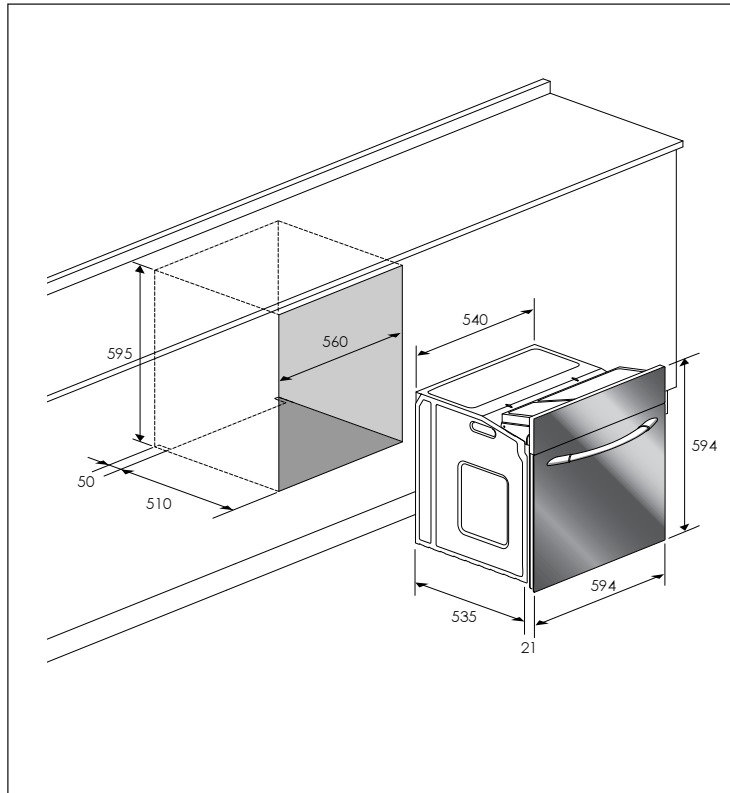

Technical drawings

valid for all Elleci built-in ovens