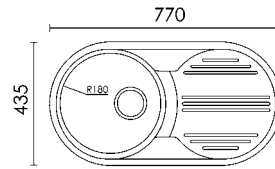

Special Round 830

Dimension: 830 x 435 mm
Bowl size: Ø 360 x 160 mm
Thickness: 6/10
Built-in hole: 806 x 411 mm
Base: 400

Available from the end of April