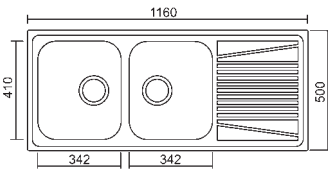

C: carton packaging
S: bag packaging
DX: right bowl
SX: left bowl

FINISH	CODE
Satin	LIR500SACDX
Satin	LIR500SASDX
Satin	LIR500SAC SX
Satin	LIR500SASSX

FINISH	CODE
Anti-scratch	LIR500ANCDX
Anti-scratch	LIR500ANS DX
Anti-scratch	LIR500ANCSX
Anti-scratch	LIR500ANSSX