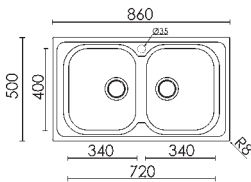

Sky 450

Dimension: 860 x 500 mm
Bowl size: 340 x 400 x 180 mm
Thickness: 6/10
Built-in hole: 840 x 480 mm
Base: 800

Available accessories: **04 09 24 30**

Sink Kit: waste drainers 3^{1/2}, siphon, hooks and sealant.

equipped with mixer hole

C: carton packaging

FINISH	CODE
Satin	LIK450SAC

Sky 400

Dimension: 860 x 500 mm
Bowl size: 340 x 400 x 180 mm
Thickness: 6/10
Built-in hole: 840 x 480 mm
Base: 450

Available accessories: **04 09 24 30**

Sink Kit: waste drainers 3^{1/2}, siphon, hooks and sealant.

Available: with bowl on the **right** or **left** equipped with mixer hole

C: carton packaging
DX: right bowl
SX: left bowl

FINISH	CODE
Satin	LIK400SACDX
Satin	LIK400SACSX