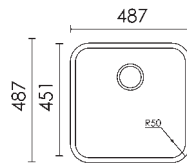

C: carton packaging

FINISH	CODE
Satin	LIC455SACUN