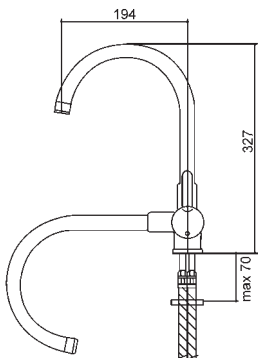

FINISH	CODE
Chrome	MIKVULCR

GRANITEK Finish	CODE
51 avena	MGKVUL51
52 bianco	MGKVUL52
54 nero	MGKVUL54