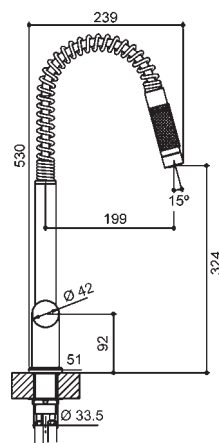

FINISH
Chrome

CODE
MIKDNSCR