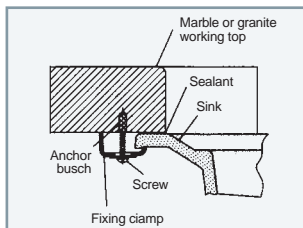

06 ATL01001
Sliding wooden chopping board + HPE

09 ADI01300
Stainless steel drainer

17 ACI01301
Stainless steel bowl

20 ASP23000
Pop up waste 2-way - 3.5"

Undermounted all Quadra sinks can be installed also under the kitchen working surfaces. The drawings below show two ways to install **Undermounted Line**.