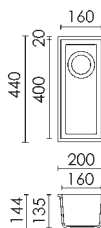

Quadra 50 undermounted

one-bowl sink

Dimension: 200 x 440 x 144 mm

Built-in hole: see template

Base: 300

Finish: undermounted

Available accessories: **09 21**
see page 78

Packaging:
carton and polystyrene, approx 0,04 m³