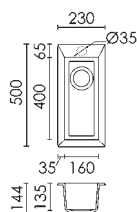

Quadra 50 standard

one-bowl sink

Dimension: 230 x 500 x 144 mm

Built-in hole: 215 x 480 mm

Base: 300

Hooks: pre-mounted

Available accessories: **05 09**
see page 78

For this model the bowl depth is 144 mm.