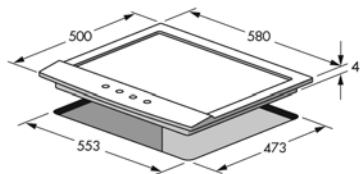

Accessories see on page 202