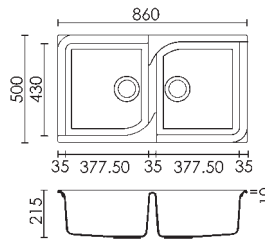

Packaging:
carton and polystyrene, approx 0,15 m³

Kit of the sink:
siphon, sealant and pre mounted hooks

* until stock lasts

VITROTEK 3G	CODE
86 black	LVE45086
91 jada *	LVE45091
96 white	LVE45096

METALTEK	CODE
67 cromo	LME45067
70 ghisa	LME45070
71 alluminio	LME45071
72 rame	LME45072
73 titanium	LME45073

GRANITEK	CODE
51 avena	LGE45051
52 bianco	LGE45052
53 terra	LGE45053
54 nero	LGE45054
55 grigio	LGE45055
59 antracite	LGE45059
62 bianco ant.	LGE45062
68 titano	LGE45068