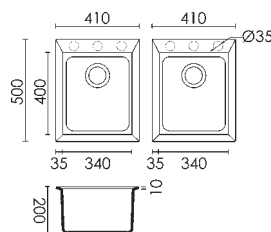

Quadra 200 standard

two-bowl sink

Dimension: 410 x 500 x 200 mm + 410 x 500 x 200 mm

Built-in hole: see template

Base: 900

Hooks: pre-mounted

Available accessories: **04 05 06 09 17 20 24 25**
see page 78

Packaging:
carton and polystyrene, approx 0,15 m³