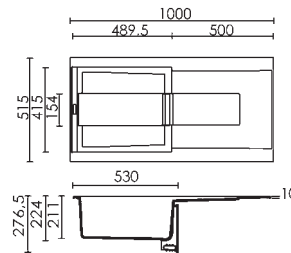

EASY TO CLEAN: doubled flow of liquid on the surface compared to traditional materials.

(further info on the page 8)

Sirex 500 ^{new}

two-bowl sink with draining area
 Dimension: 1160 x 515 x 224 mm
 Built-in hole: 1140 x 480 mm
 Base: 800

Sirex 480 ^{new}

one-bowl sink with draining area
 Dimension: 1000 x 515 x 224 mm
 Built-in hole: 980 x 480 mm
 Base: 600

Available accessories: **26 27 28**
 see page 38

Packaging:
 carton and polystyrene, approx 0,17 m³
 Kit of the sink:
 S.I.R., Heat Stop Board, pre mounted hooks,
 sealant and siphon