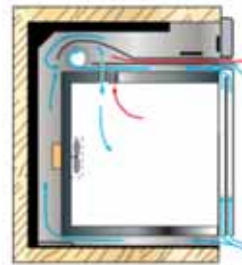

Tangential Ventilation Cooling fan

A forced system of air circulation contributes to reduce the temperature of heat transfer in both the front and side of the oven. The tangential ventilation is determined by the operation of a fan which is activated automatically at the oven ignition. The fan generates an air flow escaping from the frontal grid, creating a barrier against heat deriving from the oven and cooling at the same time

the door handle and oven control panel. Air circulation also creates a better heat insulation of electronic components and internal mechanisms to ensure superior reliability and durability. In this way condensation is prevented, leaving the glass door always clear for a perfect view of the interior. The fact that the fan

is running even after the oven was turned off, is a safety feature, as it indicates to the user that there is still residual heat in the oven and thus, it is necessary to pay attention.

Safe door

Hypothermic heat reflective glasses, detain the heat produced by the oven, reducing the transmission to the external surface of the door. It therefore reduces the dispersion of heat and power consumption.