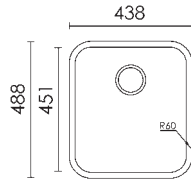

C: carton packaging

FINISH	CODE
Satin	LIC405SACUN