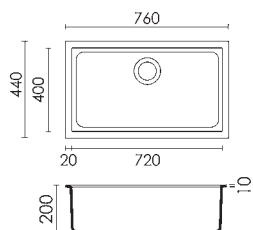

Quadra 130 undermounted

one-bowl sink

Dimension: 755 x 440 x 200 mm

Built-in hole: see template

Base: 800

Finish: undermounted

Available accessories: **06 09 17 21**
see page 78

Packaging:
carton and polystyrene, approx 0,11 m³