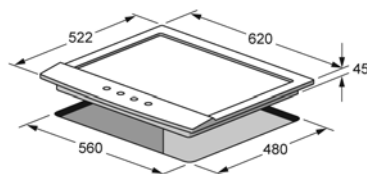

- Gas hob 60 cm, built-in
- Nr. 4 gas burners of which one lateral triple crown
- Cast iron pan support
- Under knob electronic ignition system
- Silver or black control knobs
- Black matt finish ring covers
- Connecting cable
- Flame failure safety

	Finish	CODE
silver knob	stainless steel	PIAM601INWS
black knob	METALTEK Finish	CODE
	67 cromo	PMSM60167WN
	73 titanium	PMSM60173WN
black knob	GRANITEK Finish	CODE
	51 avena	PGSM60151WN