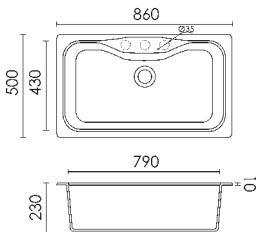

Fox 360

one-bowl sink

Dimension: 860 x 500 x 230 mm

Built-in hole: 840 x 480 mm

Base: 900

Available accessories: **04 09 11 12 13 14 21 25**

Packaging:
carton and polystyrene, approx 0,15 m³

Kit of the sink:
sealant, siphon, drains and pre-mounted hooks

For this model the bowl depth is 230 mm.

METALTEK	CODE
67 cromo	LMF36067
70 ghisa	LMF36070
71 alluminio	LMF36071
72 rame	LMF36072
73 titanium	LMF36073

GRANITEK	CODE
51 avena	LGF36051
52 bianco	LGF36052
53 terra	LGF36053
54 nero	LGF36054
55 grigio	LGF36055
57 pietra vecchia	LGF36057
59 antracite	LGF36059
61 pietra antica	LGF36061
62 bianco ant.	LGF36062
68 titano	LGF36068
69 vaniglia	LGF36069
74 avrelle	LGF36074
76 hamada	LGF36076

Protagonists: accessories, personality and functionality.

The one-bowl sink offers countless and practical use solutions, thanks to the wide range of accessories and complements. Simple, elegant and perfect for all kind of environment.

Fox 360 Accessories Line