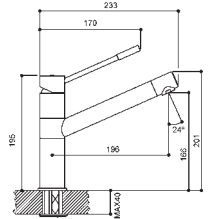

Sava ^{new}

Single lever mixer with swivel spout.

Vitrotek 3G 86 Black finish

Metaltek 67 Cromo finish

Granitek 51 Avena finish

FINISH	CODE
Chrome	MIKSAVCR

VITROTEK 3G Finish	CODE
86 black	MVKSAV86
96 white	MVKSAV96

METALTEK Finish	CODE
67 cromo	MMKSAV67
70 ghisa	MMKSAV70
72 rame	MMKSAV72
73 titanium	MMKSAV73

GRANITEK Finish	CODE
51 avena	MGKSAV51
52 bianco	MGKSAV52
59 antracite	MGKSAV59
62 bianco antico	MGKSAV62