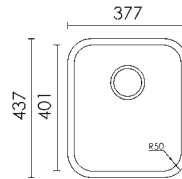

C: carton packaging

FINISH	CODE
Satin	LIC340SACUN