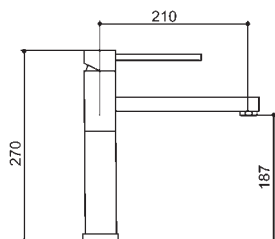

Moony

Single lever mixer with swivel spout.

FINISH	CODE
Chrome	MIKMOOCR
Brushed	MIKMOOSP

VITROTEK 3G Finish	CODE
86 black	MVKM0086
91 jada *	MVKM0091
96 white	MVKM0096

METALTEK Finish	CODE
67 cromo	MMKM0067
70 ghisa	MMKM0070
71 alluminio	MMKM0071
73 titanium	MMKM0073

* Until stocks last

Sunny

Single lever mixer with swivel spout and pull-out shower.

FINISH	CODE
Chrome	MIKSUNCR
Brushed	MIKSUNSP

VITROTEK 3G Finish	CODE
86 black	MVKSUN86
91 jada *	MVKSUN91
96 white	MVKSUN96

METALTEK Finish	CODE
67 cromo	MMKSUN67
70 ghisa	MMKSUN70
71 alluminio	MMKSUN71
73 titanium	MMKSUN73

* Until stocks last