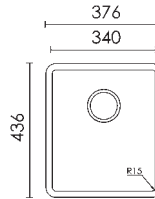

C: carton packaging

FINISH	CODE
Satin	LIC340SACUN15