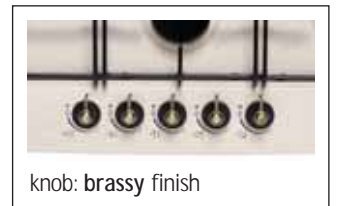

Style 90 TCC Cooking top

Dimension: 900 x 500 mm

51 avena finish

- Gas hob 90 cm, built-in
- Nr. 5 gas burners of which one central triple crown
- Cast iron pan support
- Under knob electronic ignition system
- Black, silver or brassy control knobs
- Black matt finish ring covers
- Connecting cable
- Flame failure safety

	Finish	CODE
silver knob	stainless steel	PIAC901INCS
black knob	GRANITEK Finish 51 avena	PGSC90151CN
brassy knob	51 avena	PGSR90151CY

Accessories: see on page 202

Style 75 TCL Cooking top

Dimension: 750 x 500 mm

51 avena finish

- Gas hob 75 cm, built-in
- Nr. 5 gas burners of which one lateral triple crown
- Lamellar pan support
- Under knob electronic ignition system
- Black, silver or brassy control knobs
- Black glossy finish ring covers
- Connecting cable
- Flame failure safety

	Finish	CODE
silver knob	stainless steel	PIAC751INLS
black knob	GRANITEK Finish 51 avena	PGSC75151LN
brassy knob	51 avena	PGSR75151LY

Accessories: see on page 202