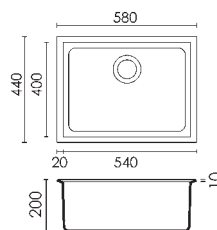

Quadra 110 undermounted

one-bowl sink

Dimension: 580 x 440 x 200 mm

Built-in hole: see template

Base: 800

Finish: undermounted

Available accessories: **06 09 17 21**
see page 78

Packaging:
carton and polystyrene, approx 0,11 m³