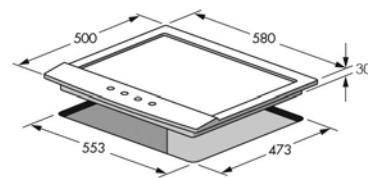

- Gas hob 60 cm, built-in
- Nr. 4 gas burners
- Cast iron pan support
- Under knob electronic ignition system
- Black or brassy control knobs
- Black matt finish ring covers
- Connecting cable
- Flame failure safety

	GRANITEK Finish	CODE
black knob	51 avena	PGSC60351NN
brassy knob	51 avena	PGSR60351NY