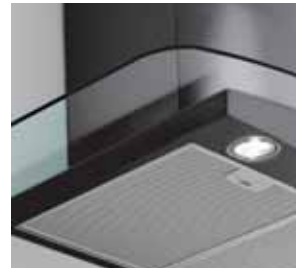

86 black finish   trasparente glass