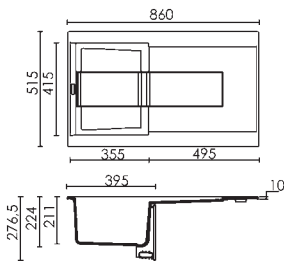

Sirex 400 ^{new}

one-bowl sink with draining area
 Dimension: 860 x 515 x 224 mm
 Built-in hole: 840 x 480 mm
 Base: 450

Available accessories: **26 27 28**
 see page 38

Packaging:
 carton and polystyrene, approx 0,15 m³