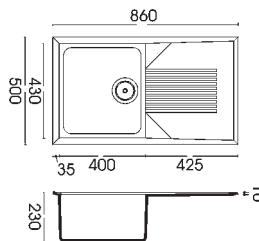

Dimension: 860 x 500 x 230 mm

Built-in hole: 840 x 480 mm

Base: 500

Available accessories: **01 02 03 04 05 07 09**
see page 50

Packaging:
carton and polystyrene, approx 0,15 m³

Kit of the sink:
pop-up waste one way, pre-mounted hooks,
sealant and siphon