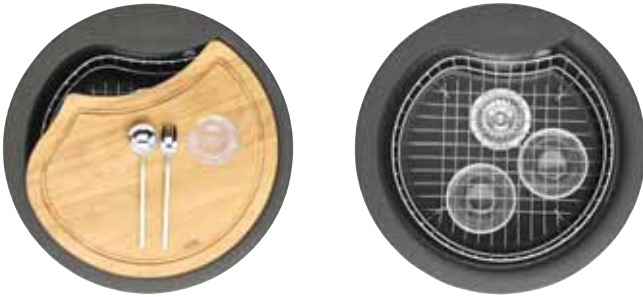

Ego: design centred on movement.

A movement begins in the first bowl, flows past the sink centre with a curvature similar to a propeller and gliding into the drainer.