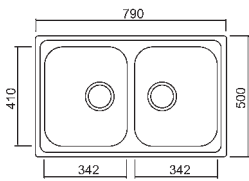

equipped with mixer hole

C: carton packaging
S: bag packaging

FINISH	CODE
Satin	LIR350SAC
Satin	LIR350SAS

FINISH	CODE
Anti-scratch	LIR350ANC
Anti-scratch	LIR350ANS