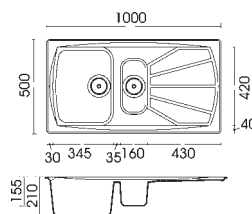

Packaging:
carton and polystyrene, approx 0,17 m³
Kit of the sink:
sealant, siphon, drains and pre-mounted hooks

METALTEK	CODE
67 cromo	LML47567
70 ghisa	LML47570
71 alluminio	LML47571
72 rame	LML47572
73 titanium	LML47573

GRANITEK	CODE
51 avena	LGL47551
52 bianco	LGL47552
53 terra	LGL47553
54 nero	LGL47554
55 grigio	LGL47555
57 pietra vecchia	LGL47557
58 grigio ambra	LGL47558
59 antracite	LGL47559
61 pietra antica	LGL47561
62 bianco ant.	LGL47562
68 titano	LGL47568
69 vaniglia	LGL47569
74 avrelle	LGL47574

SINTEK	CODE
11 bianco	LSL47511
12 terra di francia	LSL47512
13 nero	LSL47513
14 bianco antico	LSL47514