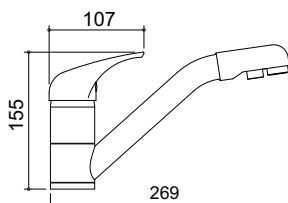

The advantage of domestic purification.

New drinkable water filtration system, according to the Certification 98/83/CE of 3rd Nov. 1998.

A preset mixer to purify the potable water, eliminating impurities, microorganisms, chlorine, odours and unpleasant smells, reducing the pollution.

Madeira Accessories

Filter for eliminating chlorine, odours, unpleasant smells and microorganisms present in the water and for reducing the pollution.

DESCRIPTION	CODE
Chlorine eliminating filter	AFI01300
Spare chlorine cartridge	RFPO1300
ACCESSORIES	CODE
Digital litres counter	ACD01300