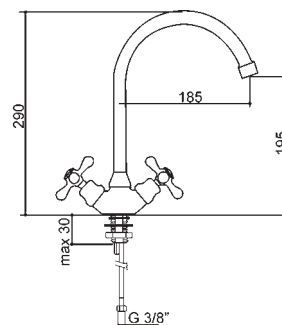

Elba

Single hole mixer with swivel, round spout.

Chrome finish

FINISH	CODE
Chrome	MIKELBCR

GRANITEK Finish	CODE
51 avena	MGKELB51
52 bianco	MGKELB52
54 nero	MGKELB54
59 antracite	MGKELB59
62 bianco antico	MGKELB62