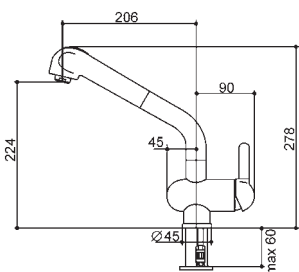

FINISH	CODE
Chrome	MIKURACR

GRANITEK Finish	CODE
51 avena	MGKURA51
52 bianco	MGKURA52
53 terra	MGKURA53
59 antracite	MGKURA59
62 bianco antico	MGKURA62