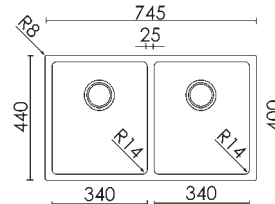

C: carton packaging

SQUARE 720 2V R14 standard

FINISH	CODE
Satin	LIQ720SAC2V14

Dimension: 780 x 440 mm
Built-in hole: 768 x 428 mm - Ray: 14
Base: 800

SQUARE 720 2V R14 undermounted

FINISH	CODE
Satin	LIQ720SAC2U14

Dimension: 780 x 440 mm
Built-in hole: 740 x 400 mm - Ray: 14
Base: 800