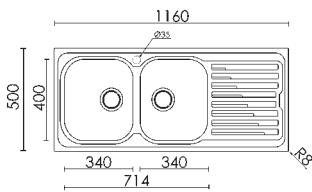

FINISH	CODE
Satin	LIK500SACDX
Satin	LIK500SACSX