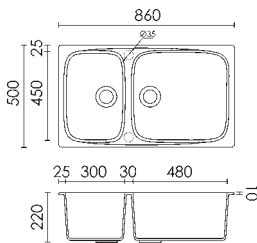

Packaging:
carton and polystyrene, approx 0,15 m³

Kit of the sink:
sealant, siphon, drains and pre-mounted hooks