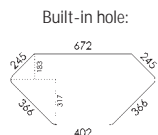

Packaging:
carton and polystyrene, approx 0,20 m³

Kit of the sink:
siphon, sealant and pre-mounted hooks

* until stock lasts

VITROTEK 3G

CODE

86 black	LVECOR86
91 jada *	LVECOR91
96 white	LVECOR96

METALTEK

CODE

67 cromo	LMECOR67
70 ghisa	LMECOR70
71 alluminio	LMECOR71
72 rame	LMECOR72
73 titanium	LMECOR73

GRANITEK

CODE

51 avena	LGECOR51
52 bianco	LGECOR52
53 terra	LGECOR53
54 nero	LGECOR54
55 grigio	LGECOR55
59 antracite	LGECOR59
62 bianco ant.	LGECOR62
68 titano	LGECOR68