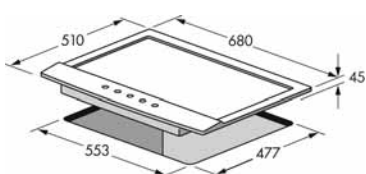

Accessories see on page 202