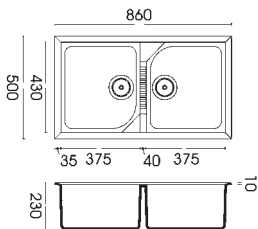

Packaging:
carton and polystyrene, approx 0,15 m³

Kit of the sink:
pop-up waste one way, pre-mounted hooks,
sealant and siphon

* until stock lasts

VITROTEK 3G	CODE
86 black	LVT45086
91 jada *	LVT45091
92 old white	LVT45092
94 ice	LVT45094
96 white	LVT45096
97 silver	LVT45097

METALTEK	CODE
67 cromo	LMT45067
70 ghisa	LMT45070
71 alluminio	LMT45071
73 titanium	LMT45073

GRANITEK	CODE
51 avena	LGT45051
52 bianco	LGT45052
53 terra	LGT45053
54 nero	LGT45054
55 grigio	LGT45055
59 antracite	LGT45059
62 bianco antico	LGT45062
68 titano	LGT45068

Tekno 400

one-bowl sink with draining area

Dimension: 860 x 500 x 230 mm

Built-in hole: 840 x 480 mm

Base: 500