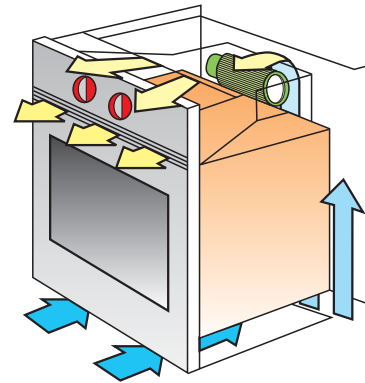

General features

It is with renewed enthusiasm that Elleci presents the features of new ovens, developed both in performance, using the latest technological innovations, both in the latest aesthetic lines, in order to fit with taste and elegance in your kitchen.

100% Made in Italy Products

Manufactured entirely in Italy. Along with the words "Pizza" and "Pasta", the term "Made in Italy" is the most famous in the world. Made in Italy is an ancient prestige. It is based on creativity and inventiveness which marries quality. "Made in Italy" from fashion to footwear, from furniture to inventions and scientific discoveries, which has always distinguished us worldwide.

Elleci Suite

Ovens can be combined with modern, classic and contemporary design of our sinks reaching a harmonious match, simple and refined. Elleci Suite: sink, mixer, oven, hob and hood create a unique "colour family" giving harmony and coordination in the kitchen.

Class A

Efficient, careful to ecology and saving. The energy label allows the consumers to have a standard method of comparing the energy consumption of household appliances. All Elleci ovens boast energetic **class A** which guarantees efficiency and energy saving, while maintaining the highest performance in operation.