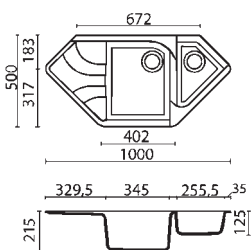

Ego CORNER

two-bowl sink with draining area

Dimension: 1000 x 500 x 215-125 mm

Built-in hole: vedi dima

Base: 800

Angolo: 800

Available accessories: **03 04 05 09 17 20 24 25**
see page 62

Packaging:
carton and polystyrene, approx 0,20 m³