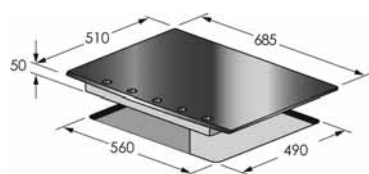

91 jada finish