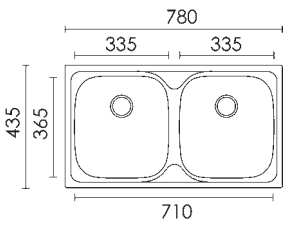

Special 350

Dimension: 780 x 435 mm
Bowl size: 365 x 335 x 145 mm
Thickness: 6/10
Built-in hole: 760 x 415 mm
Base: 800

Available from the end of April

Sink Kit: waste drainers 3¹/₂,
siphon, hooks and sealant.

C: carton packaging
S: bag packaging

FINISH	CODE
Satin	LIX350SAC2V
Satin	LIX350SAS2V

Special 300

Dimension: 780 x 435 mm
Bowl size: 342 x 377 x 150 mm
Thickness: 6/10
Built-in hole: 760 x 415 mm
Base: 400

Available from the end of April