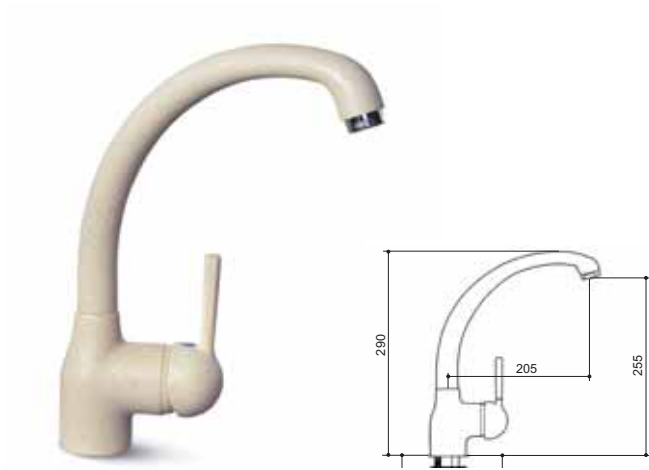

Danubio

Single lever mixer with round shaped swivel and **reclining** spout suitable for under window installation.

FINISH	CODE
Chrome	MIKDANCR
Brushed	MIKDANSP

Po

Single lever mixer with tall swivel spout.