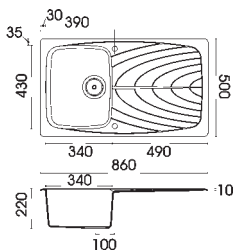

Packaging:
carton and polystyrene, approx 0,15 m³
Kit of the sink:
sealant, siphon, drains and pre-mounted hooks

METALTEK	CODE
67 cromo	LMM40067
70 ghisa	LMM40070
71 alluminio	LMM40071
72 rame	LMM40072
73 titanium	LMM40073

GRANITEK	CODE
51 avena	LGM40051
52 bianco	LGM40052
53 terra	LGM40053
54 nero	LGM40054
55 grigio	LGM40055
57 pietra vecchia	LGM40057
58 grigio ambra	LGM40058
59 antracite	LGM40059
61 pietra antica	LGM40061
62 bianco ant.	LGM40062
68 titano	LGM40068
69 vaniglia	LGM40069
74 avrelle	LGM40074
76 hamada	LGM40076