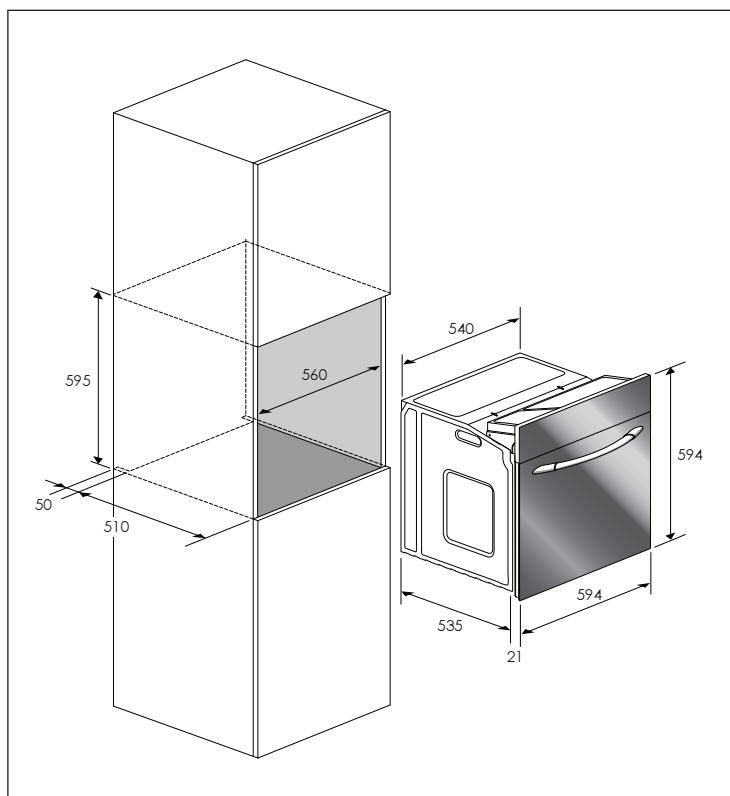

Technical drawings

valid for all Elleci built-in ovens