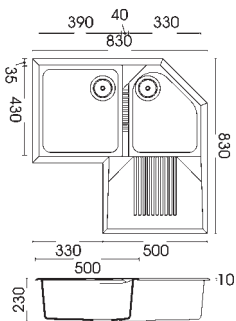

Packaging:
carton and polystyrene, approx 0,23 m³

Kit of the sink:
pop-up waste one way, pre-mounted hooks,
sealant and siphon

* until stock lasts

VITROTEK 3G	CODE
86 black	LVTCOR86
91 jada *	LVTCOR91
92 old white	LVTCOR92
94 ice	LVTCOR94
96 white	LVTCOR96
97 silver	LVTCOR97

METALTEK	CODE
67 cromo	LMTCOR67
70 ghisa	LMTCOR70
71 alluminio	LMTCOR71
73 titanium	LMTCOR73

GRANITEK	CODE
51 avena	LGTCOR51
52 bianco	LGTCOR52
53 terra	LGTCOR53
54 nero	LGTCOR54
55 grigio	LGTCOR55
59 antracite	LGTCOR59
62 bianco antico	LGTCOR62
68 titano	LGTCOR68