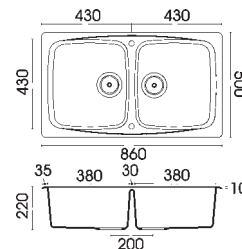

Kit of the sink:
sealant, siphon, drains and pre-mounted hooks

Master 450

two-bowl sink

Dimension: 860 x 500 x 220 mm

Built-in hole: 840 x 480 mm

Base: 900

Available accessories: **04 05 09 17 19 20 24 25**
see page 104