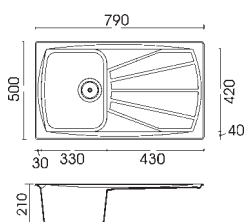

Packaging:
carton and polystyrene, approx 0,13 m³
Kit of the sink:
sealant, siphon, drains and pre-mounted hooks

METALTEK	CODE
67 cromo	LML30067
70 ghisa	LML30070
71 alluminio	LML30071
72 rame	LML30072
73 titanium	LML30073

GRANITEK	CODE
51 avena	LGL30051
52 bianco	LGL30052
53 terra	LGL30053
54 nero	LGL30054
55 grigio	LGL30055
57 pietra vecchia	LGL30057
58 grigio ambra	LGL30058
59 antracite	LGL30059
61 pietra antica	LGL30061
62 bianco ant.	LGL30062
68 titano	LGL30068
69 vaniglia	LGL30069
74 avrelle	LGL30074

SINTEK	CODE
11 bianco	LSL30011
12 terra di francia	LSL30012
13 nero	LSL30013
14 bianco antico	LSL30014

Living 125

one-bowl sink with draining area
Dimension: 610 x 500 x 204 mm
Built-in hole: 595 x 480 mm
Base: 450