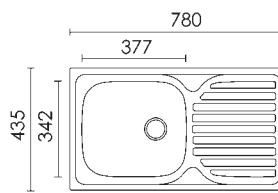

Sink Kit: waste drainers 3¹/₂,
siphon, hooks and sealant.

C: carton packaging
S: bag packaging
DX: right bowl
SX: left bowl

FINISH	CODE
Satin	LIX300SACDX
Satin	LIX300SASDX
Satin	LIX300SACSX
Satin	LIX300SASSX