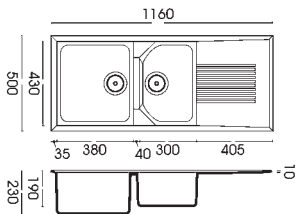

Packaging:
carton and polystyrene, approx 0,20 m³
Kit of the sink:
pop-up waste one way, pre-mounted hooks,
sealant and siphon

* until stock lasts

VITROTEK 3G	CODE
86 black	LVT50086
91 jada *	LVT50091
92 old white	LVT50092
94 ice	LVT50094
96 white	LVT50096
97 silver	LVT50097

METALTEK	CODE
67 cromo	LMT50067
70 ghisa	LMT50070
71 alluminio	LMT50071
73 titanium	LMT50073

GRANITEK	CODE
51 avena	LGT50051
52 bianco	LGT50052
53 terra	LGT50053
54 nero	LGT50054
55 grigio	LGT50055
59 antracite	LGT50059
62 bianco antico	LGT50062
68 titano	LGT50068