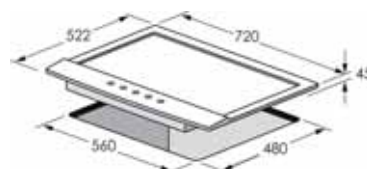

knob: brassy finish

Accessories: see on page 202