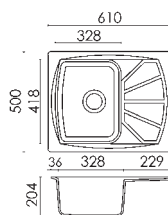

Available accessories: **04 09 21 24 25**
 see page 116

Packaging:
 carton and polystyrene, approx 0,11 m³
Kit of the sink:
 sealant, siphon, drains and pre-mounted hooks

For this model the bowl depth is 204 mm.