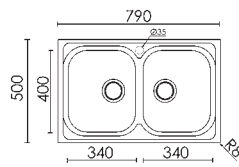

equipped with mixer hole

C: carton packaging

FINISH	CODE
Satin	LIK350SAC