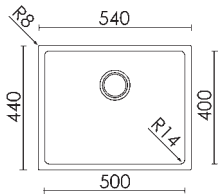

C: carton packaging

SQUARE 500 R14 standard

FINISH	CODE
Satin	LIQ500SAC14

Dimension: 540 x 440 mm
Built-in hole: 528 x 428 mm - Ray: 14
Base: 600

SQUARE 500 R14 undermounted

FINISH	CODE
Satin	LIQ500SACUN14

Dimension: 540 x 440 mm
Built-in hole: 500 x 400 mm - Ray: 14
Base: 600