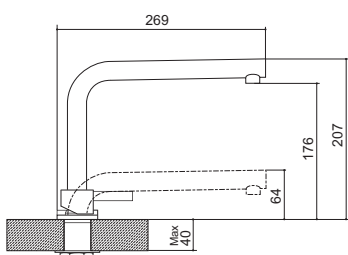

FINISH	CODE
Chrome	MIKTEVCR
Brushed	MIKTEVSP