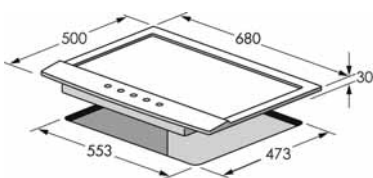

- Gas hob 70 cm, built-in
- Nr. 5 gas burners of which one central triple crown
- Cast iron pan support
- Under knob electronic ignition system
- Black or brassy control knobs
- Black matt finish ring covers
- Connecting cable
- Flame failure safety

	GRANITEK Finish	CODE
black knob	51 avena	PGSC70251CN
brassy knob	51 avena	PGSR70251CY