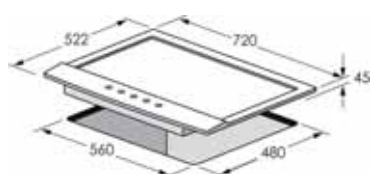

- Gas hob 75 cm, built-in
- Nr. 5 gas burners of which one central triple crown
- Cast iron pan support
- Under knob electronic ignition system
- Silver or black control knobs
- Black matt finish ring covers
- Connecting cable
- Flame failure safety

	Finish	CODE
silver knob	stainless steel	PIAM751INCS
black knob	METALTEK Finish	CODE
	67 cromo	PMSM75167CN
	73 titanium	PMSM75173CN
black knob	GRANITEK Finish	CODE
	51 avena	PGSM75151CN