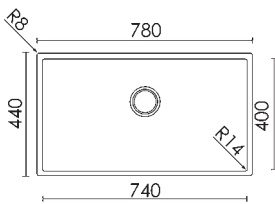

C: carton packaging

SQUARE 720 R14 standard

FINISH	CODE
Satin	LIQ720SAC14

Dimension: 780 x 440 mm
Built-in hole: 768 x 428 mm - Ray: 14
Base: 800

SQUARE 720 R14 undermounted

FINISH	CODE
Satin	LIQ720SACUN14

Dimension: 780 x 440 mm
Built-in hole: 740 x 400 mm - Ray 14
Base: 800