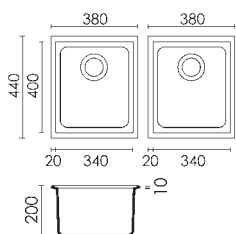

Quadra 200 undermounted

two-bowl sink

Dimension: 380 x 440 x 200 mm + 380 x 440 x 200 mm

Built-in hole: see template

Base: 900

Finish: undermounted

Available accessories: **06 09 17 20**
see page 78

Packaging:
carton and polystyrene, approx 0,07 m³