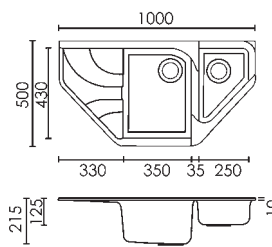

Packaging:
carton and polystyrene, approx 0,20 m³
Kit of the sink:
siphon, sealant and pre-mounted hooks

* until stock lasts

VITROTEK 3G	CODE
86 black	LVEESA86
91 jada *	LVEESA91
96 white	LVEESA96

METALTEK	CODE
67 cromo	LMEESA67
70 ghisa	LMEESA70
71 alluminio	LMEESA71
72 rame	LMEESA72
73 titanium	LMEESA73

GRANITEK	CODE
51 avena	LGEESA51
52 bianco	LGEESA52
53 terra	LGEESA53
54 nero	LGEESA54
55 grigio	LGEESA55
59 antracite	LGEESA59
62 bianco ant.	LGEESA62
68 titano	LGEESA68