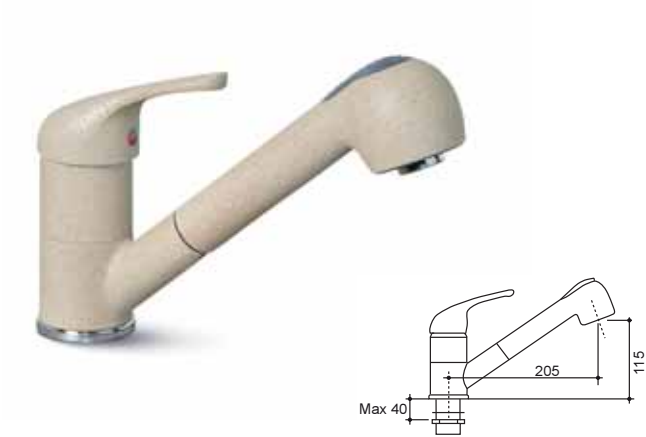

Venere

Single lever mixer with swivel cast spout, double jet pull-out shower.

FINISH	CODE
Chrome	MIKVENCR

METALTEK Finish	CODE
67 cromo	MMKVEN67
70 ghisa	MMKVEN70
71 alluminio	MMKVEN71
72 rame	MMKVEN72
73 titanium	MMKVEN73

GRANITEK Finish	CODE
51 avena	MGKVEN51
52 bianco	MGKVEN52
53 terra	MGKVEN53
54 nero	MGKVEN54
55 grigio	MGKVEN55
57 pietra vecchia	MGKVEN57
58 grigio ambra	MGKVEN58
59 antracite	MGKVEN59
61 pietra antica	MGKVEN61
62 bianco antico	MGKVEN62
68 titano	MGKVEN68
74 avrelle	MGKVEN74
76 hamada	MGKVEN76