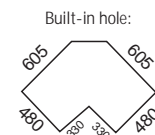

Master CORNER

two-bowls sink with draining area
 Dimension: 830 x 830 x 220 mm

supplied with mixer hole

Available accessories:
 see page 104

04 05 09 17
19 20 24 25

Packaging:
 carton and polystyrene, approx 0,23 m³
 Kit of the sink:
 sealant, siphon, drains and pre-mounted hooks