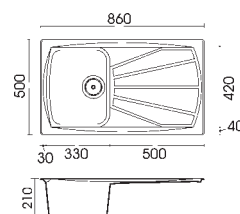

Packaging:
carton and polystyrene, approx 0,15 m³

Kit of the sink:
sealant, siphon, drains and pre-mounted hooks

METALTEK	CODE
67 cromo	LML40067
70 ghisa	LML40070
71 alluminio	LML40071
72 rame	LML40072
73 titanium	LML40073

GRANITEK	CODE
51 avena	LGL40051
52 bianco	LGL40052
53 terra	LGL40053
54 nero	LGL40054
55 grigio	LGL40055
57 pietra vecchia	LGL40057
58 grigio ambra	LGL40058
59 antracite	LGL40059
61 pietra antica	LGL40061
62 bianco ant.	LGL40062
68 titano	LGL40068
69 vaniglia	LGL40069
74 avrelle	LGL40074

SINTEK	CODE
11 bianco	LSL40011
12 terra di francia	LSL40012
13 nero	LSL40013
14 bianco antico	LSL40014