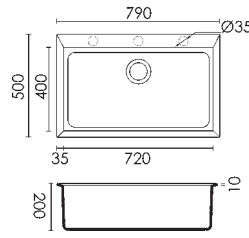

Quadra 130 standard

one-bowl sink

Dimension: 790 x 500 x 200 mm

Built-in hole: 770 x 480 mm

Base: 800

Hooks: pre-mounted

Available accessories: **04 05 06 09 17 21 24 25**
see page 78

Packaging:
carton and polystyrene, approx 0,13 m³