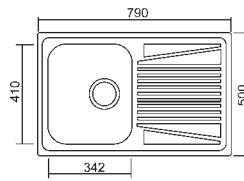

Available: with bowl on the **right** or **left** equipped with mixer hole

C: carton packaging
S: bag packaging
DX: right bowl
SX: left bowl

FINISH	CODE
Satin	LIR300SACDX
Satin	LIR300SASDX
Satin	LIR300SAC SX
Satin	LIR300SASSX

FINISH	CODE
Anti-scratch	LIR300ANCDX
Anti-scratch	LIR300ANS DX
Anti-scratch	LIR300ANCSX
Anti-scratch	LIR300ANSSX