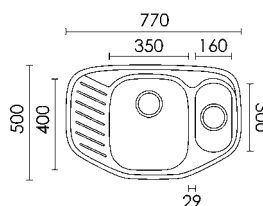

Special Esa 770

Dimension: 500 x 770 mm
Bowl size: 400 x 350 x 180 - 300 x 160 x 130 mm
Thickness: 8/10
Built-in hole: 476 x 746 mm
Base: 600

Available from the end of April