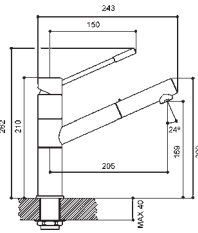

Reno

Single lever mixer with swivel spout and pull-out shower.

Vitrotek 3G 96 White finish

Metaltek 73 Titanium finish

Granitek 51 Avena finish

FINISH	CODE
Chrome	MIKRENCR

VITROTEK 3G Finish	CODE
86 black	MVKREN86
96 white	MVKREN96

METALTEK Finish	CODE
67 cromo	MMKREN67
70 ghisa	MMKREN70
72 rame	MMKREN72
73 titanium	MMKREN73

GRANITEK Finish	CODE
51 avena	MKGREN51
52 bianco	MKGREN52
59 antracite	MKGREN59
62 bianco antico	MKGREN62