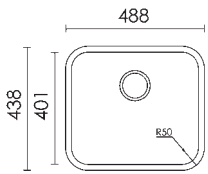

C: carton packaging

FINISH	CODE
Satin	LIC450SACUN