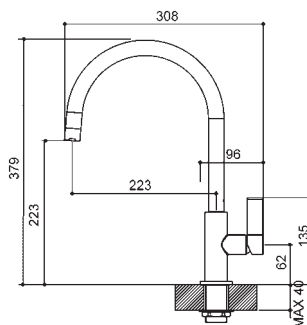

FINISH	CODE
Chrome	MIKVTA CR
VITROTEK 3G Finish	CODE
86 black	MVKVTA86
96 white	MVKVTA96
METALTEK Finish	CODE
67 cromo	MMKVTA67
73 titanium	MMKVTA73