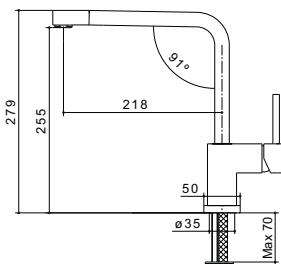

Tamigi

Single lever mixer with swivel spout.

FINISH	CODE
Chrome	MIKTAMCR
Brushed	MIKTAMSP

VITROTEK 3G Finish	CODE
86 black	MVKTAM86
91 jada *	MVKTAM91
96 white	MVKTAM96

* Until stocks last

Arno

Single lever mixer with swivel spout and pull-out shower.

FINISH	CODE
Chrome	MIKARNCR
Brushed	MIKARNSP

Finish METALTEK	CODE
73 titanium	MMKARN73

Finish GRANITEK	CODE
51 avena	MGKARN51