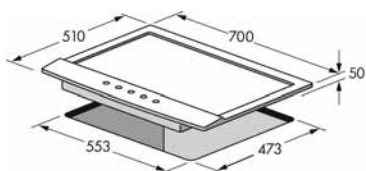

Crystal 70 Cooking top ^{new}

Dimension: 700 x 500 mm

51 avena finish

- Gas hob 70 cm, built-in
- Nr. 5 gas burners of which one central triple crown
- Cast iron "sloping" pan support
- Under knob electronic ignition system
- Black control knobs
- Black matt finish ring covers
- Connecting cable
- Flame failure safety

	GRANITEK Finish	CODE
black knob	51 avena	PGCC70151CN