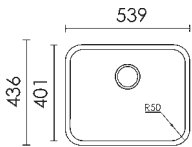

Space 500 undermounted

Dimension: 539 x 436 mm
Bowl size: 504 x 401 x 200 mm
Thickness: 10/10
Built-in hole: 504 x 401 mm - Ray: 50
Base: 600

Available accessories: **06 09 17**

Sink Kit: waste drainers 3^{1/2}, siphon, hooks and sealant.

C: carton packaging

FINISH	CODE
Satin	LIC500SACUN

Space 455 undermounted

Dimension: 487 x 487 mm
Bowl size: 451 x 451 x 200 mm
Thickness: 10/10
Built-in hole: 451 x 451 mm - Ray: 50
Base: 600

Available accessories: **03 09 17**

Sink Kit: waste drainers 3^{1/2}, siphon, hooks and sealant.

C: carton packaging

FINISH	CODE
Satin	LIC455SACUN