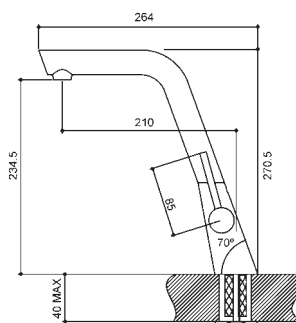

FINISH	CODE
Chrome	MIKCUPCR