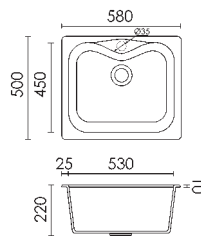

Fox 200

one-bowl sink

Dimension: 580 x 500 x 220 mm

Built-in hole: 560 x 480 mm

Base: 600

Available accessories: **04 09 15 17 21 24**
see page 92

Packaging:
carton and polystyrene, approx 0,10 m³

Kit of the sink:
sealant, siphon, drains and pre-mounted hooks