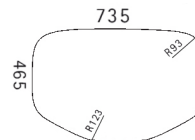

Special Esa 770

Dimension: 500 x 770 mm
Bowl size: 400 x 350 x 180 - 300 x 160 x 130 mm
Thickness: 8/10
Built-in hole: 476 x 746 mm
Base: 600

Available from the end of April