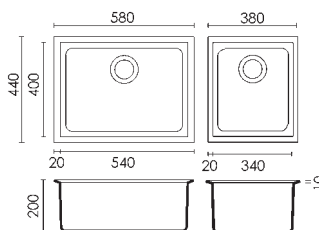

Quadra 210 undermounted

two-bowl sink

Dimension: 580 x 440 x 200 mm + 380 x 440 x 200 mm

Built-in hole: see template

Base: 1200

Finish: undermounted

Available accessories: **06 09 17 20**
see page 78

Packaging:
carton and polystyrene, approx 0,13 m³