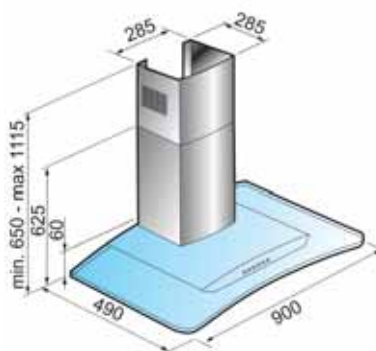

Crystal Hood

Dimension: 900 mm

Controls:	soft touch lighting display
Speeds:	3+1
Clean air system:	yes
Filter change indicator:	yes
Timer:	yes
Booster:	yes
Lighting:	2x20 W halogen light bulb
Engine type:	HC3
Max capacity:	703 Mc/h
Pressure:	436 Pa
Max noise level:	56 dabs
Outlet size diameter:	150 mm
Grease filter:	included
Power supply connection:	220-240V/50Hz
Carbon filter:	accessory

Finish	CODE
stainless steel	KIC900INTST

VITROTEK 3G Finish	CODE
86 black	KVC90086TST
96 white	KVC90096TST

ACCESSORY	CODE
carbon filter	AFC01300