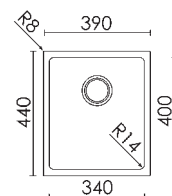

C: carton packaging

SQUARE 340 R14 standard

FINISH	CODE
Satin	LIQ340SAC14

Dimension: 380 x 440 mm
Built-in hole: 368 x 428 mm - Ray: 14
Base: 450

SQUARE 340 R14 undermounted

FINISH	CODE
Satin	LIQ340SACUN14

Dimension: 380 x 440 mm
Built-in hole: 340 x 400 mm - Ray: 14
Base: 450