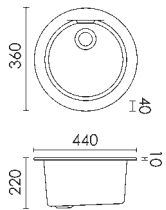

FOX ROUND

one-bowl sink

Dimension: Ø 440 x 220 mm

Built-in hole: Ø 420 mm

Base: 450

Available accessories: **09 15 16 21**
see page 92

Packaging:
carton and polystyrene, approx 0,06 m³

Kit of the sink:
sealant, siphon, drains and pre-mounted hooks