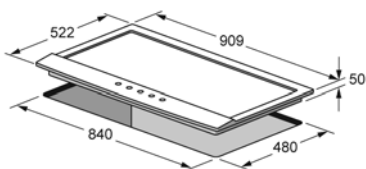

knob: brassy finish

Accessories: see on page 202