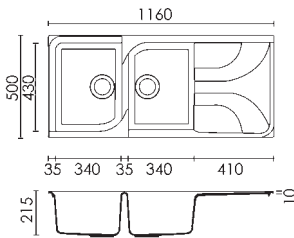

Hooks:
pre - mounted

Depth:
bowl 215 mm

Overflow:

italian design

Ego 500

two-bowl sink with draining area
 Dimension: 1160 x 500 x 215 mm
 Built-in hole: 1140 x 480 mm
 Base: 800

Available accessories: **03 04 05 09 17 20 24 25**
 see page 62