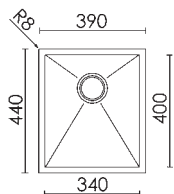

C: carton packaging

SQUARE 340 standard

FINISH	CODE
Satin	LIQ340SAC

Dimension: 380 x 440 mm
Built-in hole: 368 x 428 mm
Base: 450

SQUARE 340 undermounted

FINISH	CODE
Satin	LIQ340SACUN

Dimension: 380 x 440 mm
Built-in hole: 340 x 400 mm
Base: 450