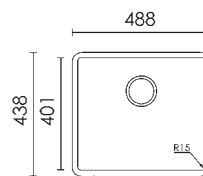

C: carton packaging

FINISH	CODE
Satin	LIC450SACUN15