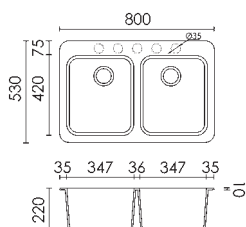

Packaging:
carton and polystyrene, approx 0,13 m³

Kit of the sink:
sealant, siphon, drains and pre-mounted hooks

For the built-in hole
observe the radius.

For this model the bowl depth is 230 mm.

GRANITEK	CODE
51 avena	LGF34051BTP
52 bianco	LGF34052BTP
59 antracite	LGF34059BTP
62 bianco ant.	LGF34062BTP
76 hamada	LGF34076BTP

without overflow GRANITEK	CODE
51 avena	LGF34051
52 bianco	LGF34052
59 antracite	LGF34059
62 bianco ant.	LGF34062
76 hamada	LGF34076