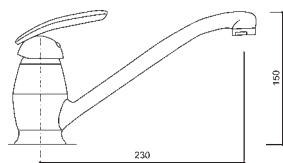

Diana

Single lever mixer, ceramic valves with a sole cast spout.

FINISH	CODE
Chrome	MIKDIACR

METALTEK Finish	CODE
67 cromo	MMKDIA67
70 ghisa	MMKDIA70

GRANITEK Finish	CODE
51 avena	MGKDIA51
52 bianco	MGKDIA52
54 nero	MGKDIA54
57 pietra vecchia	MGKDIA57
59 antracite	MGKDIA59
61 pietra antica	MGKDIA61
62 bianco antico	MGKDIA62