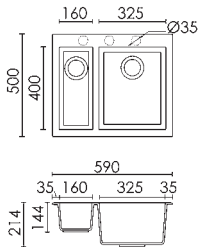

two-bowl sink

Dimension: 590 x 500 x 144-214 mm

Built-in hole: 575 x 480 mm

Base: 600

Hooks: pre-mounted

Available accessories: **04 05 06 09 17 20 24 25**
see page 78

Packaging:
carton and polystyrene, approx 0,10 m³