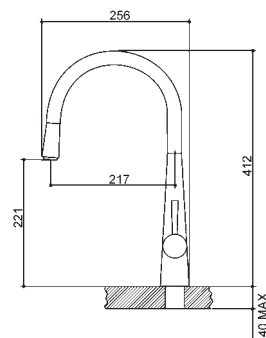

FINISH	CODE
Chrome	MIKARNCR
Brushed	MIKARNSP

Finish METALTEK	CODE
73 titanium	MMKARN73

Finish GRANITEK	CODE
51 avena	MGKARN51