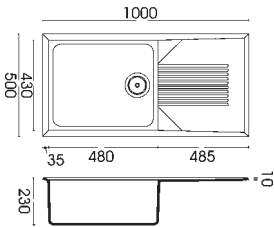

Packaging:
carton and polystyrene, approx 0,17 m³
Kit of the sink:
pop-up waste one way, pre-mounted hooks,
sealant and siphon

* until stock lasts

VITROTEK 3G	CODE
86 black	LVT48086
91 jada *	LVT48091
92 old white	LVT48092
94 ice	LVT48094
96 white	LVT48096
97 silver	LVT48097

METALTEK	CODE
67 cromo	LMT48067
70 ghisa	LMT48070
71 alluminio	LMT48071
73 titanium	LMT48073

GRANITEK	CODE
51 avena	LGT48051
52 bianco	LGT48052
53 terra	LGT48053
54 nero	LGT48054
55 grigio	LGT48055
59 antracite	LGT48059
62 bianco antico	LGT48062
68 titano	LGT48068

Tekno 475

one and half bowl sink with draining area
Dimension: 1000 x 500 x 230-150 mm
Built-in hole: 980 x 480 mm
Base: 600