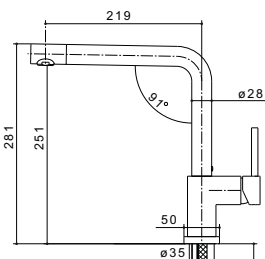

FINISH	CODE
Chrome *	MIKKAMCR
METALTEK Finish	CODE
73 titanium *	MMKKAM73
GRANITEK Finish	CODE
51 avena *	MGKKAM51
62 bianco antico *	MGKKAM62

* Until stocks last