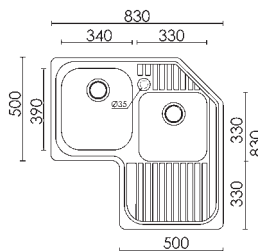

FINISH	CODE
Satin	LIKORSACDX
Satin	LIKORSACSX