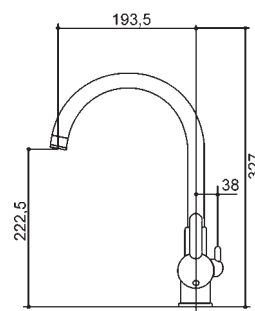

FINISH	CODE
Chrome	MIKATECR

GRANITEK Finish	CODE
51 avena	MGKATE51
52 bianco	MGKATE52