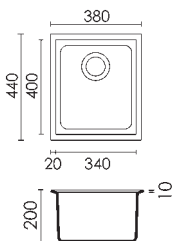

Quadra 100 undermounted

one-bowl sink

Dimension: 380 x 440 x 200 mm

Built-in hole: see template

Base: 450

Finish: undermounted

Available accessories: **06 09 17 21**
see page 78

Packaging:
carton and polystyrene, approx 0,07 m³