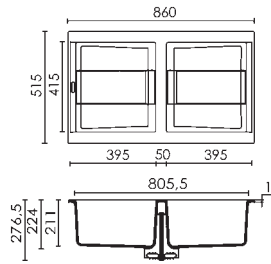

Sirex 450 ^{new}

two-bowl sink

Dimension: 860 x 515 x 224 mm

Built-in hole: 840 x 480 mm

Base: 900

Available accessories: **26 27 28**
see page 38

Packaging:
carton and polystyrene, approx 0,15 m³

Kit of the sink:
S.I.R., Heat Stop Board, pre mounted hooks,
sealant and siphon