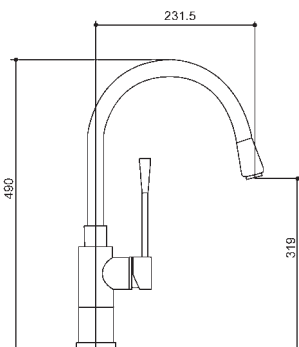

Height from sink surface: 490 mm

FINISH	CODE
Chrome *	MIKPROCR
Brushed *	MIKPROSP

* Until stocks last