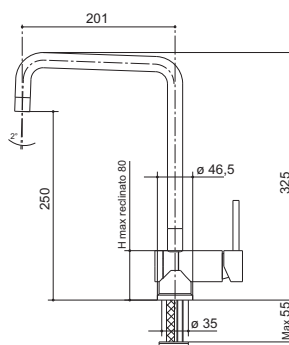

FINISH	CODE
Chrome	MIKDANCR
Brushed	MIKDANSP