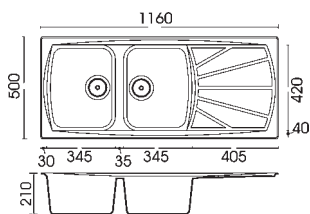

Hooks:
pre-mounted

Depth:
bowl 210 mm

Overflow:

italian design

Living 500

two-bowl sink with draining area
 Dimension: 1160 x 500 x 210 mm
 Built-in hole: 1140 x 480 mm
 Base: 800

Available accessories: **04 05 09 17 20 24 25**
 see page 116