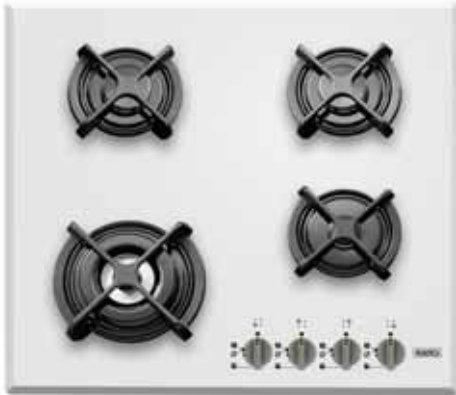

- Gas hob 60 cm, built-in
- Nr. 4 gas burners of which one lateral triple crown
- Cast iron pan support
- Under knob electronic ignition system
- Silver control knobs
- Black matt finish ring covers
- Connecting cable
- Flame failure safety