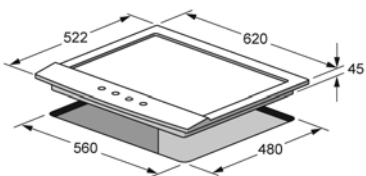

- Gas hob 60 cm, built-in
- Nr. 4 gas burners, of which one lateral triple crown
- Lamellar pan support
- Under knob electronic ignition system
- Black, silver or brassy control knobs
- Black glossy finish ring covers
- Connecting cable
- Flame failure safety

	Finish	CODE
silver knob	stainless steel	PIAC601INWS
black knob	GRANITEK Finish	CODE
	51 avena	PGSC60151WN
	52 bianco	PGSC60152WN
brassy knob	51 avena	PGSR60151WY
	59 antracite	PGSR60159WY
black knob	METALTEK Finish	CODE
	72 rame	PMSC60172WN
brassy knob	72 rame	PMSR60172WY

Accessories: see on page 202