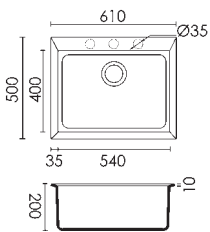

Quadra 110 standard

one-bowl sink

Dimension: 610 x 500 x 200 mm

Built-in hole: 590 x 480 mm

Base: 600

Hooks: pre-mounted

Available accessories: **04 05 06 09 17 21 24 25**
see page 78

Packaging:
carton and polystyrene, approx 0,11 m³