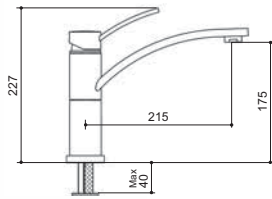

Tigri

Single lever mixer with swivel spout.

Chrome finish