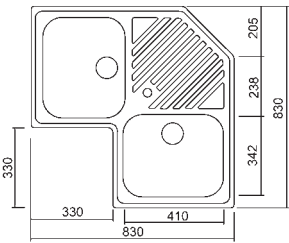

equipped with mixer hole

C: carton packaging
S: bag packaging

FINISH	CODE
Satin	LIRCORSAC

FINISH	CODE
Anti-scratch	LIRCORANC