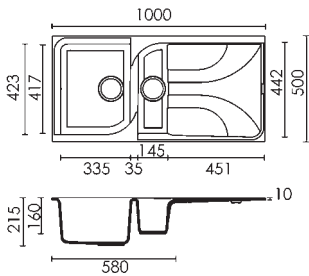

EGO 475 ^{new}

one and half bowl sink with draining area

Dimension: 1000 x 500 x 215-160 mm

Built-in hole: 980 x 480 mm

Base: 600

available from May

Available accessories: **03 04 05 09 17 20 24 25**
see page 62