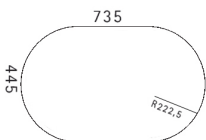

Stainless steel Line | Special

Special Round 770

Dimension: 770 x 480 mm
Bowl size: Ø 390 x 160 mm
Thickness: 6/10
Built-in hole: 746 x 456 mm
Base: 450

Available from the end of April