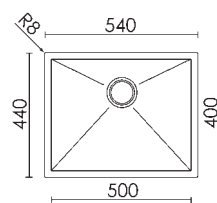

Square 500

Dimension: 540 x 440 mm
 Bowl size: 500 x 400 x 200 mm
 Thickness: 10/10
 Built-in hole: 520 x 428 mm (standard) - 500 x 400 mm (undermounted)
 Base: 600

Available accessories: **06 09 17**

Sink Kit: waste drainers ³/₁₂, siphon, hooks and sealant.