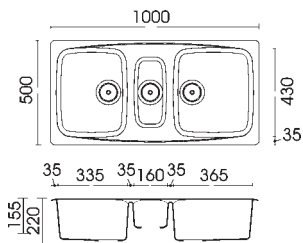

Packaging:
carton and polystyrene, approx 0,20 m³

Kit of the sink:
sealant, siphon, drains and pre-mounted hooks

GRANITEK	CODE
51 avena	LGM55051
52 bianco	LGM55052
53 terra	LGM55053
54 nero	LGM55054
55 grigio	LGM55055
61 pietra antica	LGM55061
62 bianco ant.	LGM55062

Master 500

two-bowl sink with draining area

Dimension: 1160 x 500 x 220 mm

Built-in hole: 1140 x 480 mm

Base: 800