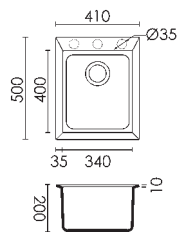

Quadra 100 standard

one-bowl sink

Dimension: 410 x 500 x 200 mm

Built-in hole: 390 x 480 mm

Base: 450

Hooks: pre-mounted

Available accessories: **04 05 06 09 17 21 24 25**
see page 78

Packaging:
carton and polystyrene, approx 0,07 m³