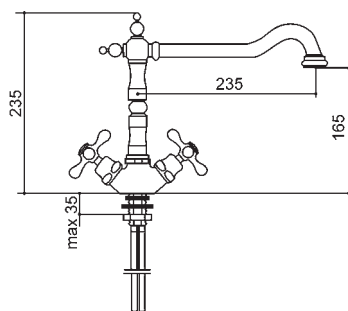

Chrome finish

FINISH	CODE
Chrome	MIKTAGCR
GRANITEK Finish	CODE
51 avena	MGKTAG51
52 bianco	MGKTAG52
54 nero	MGKTAG54
59 antracite	MGKTAG59
62 bianco antico	MGKTAG62

Medea

Single lever mixer with swivel cast spout and double jet pull-out shower.