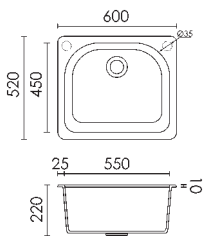

Packaging:
carton and polystyrene, approx 0,10 m³

Kit of the sink:
sealant, siphon, drains and pre-mounted hooks

For the built-in hole
observe the radius.