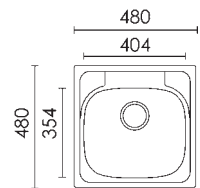

FINISH	CODE
Satin	LIX100SAC
Satin	LIX100SAS