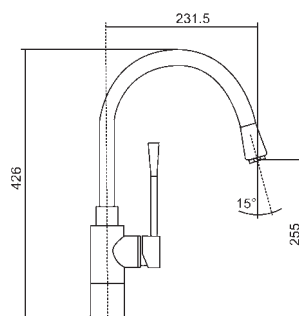

Height from sink surface: 426 mm

FINISH	CODE
Chrome *	MIKPROCRLW
Brushed *	MIKPROSPLW

* Until stocks last