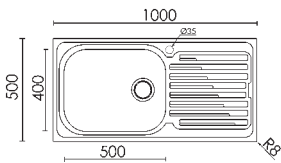

Sky 480

Dimension: 1000 x 500 mm
Bowl size: 500 x 400 x 200 mm
Thickness: 6/10
Built-in hole: 980 x 480 mm
Base: 600

Available accessories: **04 09 24 30**

Sink Kit: waste drainers 3^{1/2}, siphon, hooks and sealant.

Available: with bowl on the **right** or **left** equipped with mixer hole

C: carton packaging
DX: right bowl
SX: left bowl

FINISH	CODE
Satin	LIK480SACDX
Satin	LIK480SACSX

Sky 475

Dimension: 1000 x 500 mm
Bowl size: 340 x 400 x 180 - 165 x 290 x 120 mm
Thickness: 6/10
Built-in hole: 980 x 480 mm
Base: 600

Available accessories: **04 09 24 30**

Sink Kit: waste drainers 3^{1/2}, siphon, hooks and sealant.

Available: with bowl on the **right** or **left** fitted with mixer hole

C: carton packaging

FINISH	CODE
Satin	LIK475SACDX
Satin	LIK475SACSX