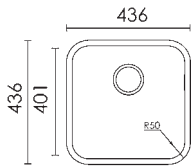

Space 400 undermounted

Dimension: 436 x 436 mm
Bowl size: 401 x 401 x 200 mm
Thickness: 10/10
Built-in hole: 401 x 401 mm - Ray: 50
Base: 450

Available accessories: **06 09 17**

Sink Kit: waste drainers 3^{1/2}, siphon, hooks and sealant.

C: carton packaging

FINISH	CODE
Satin	LIC400SACUN

Space 340 undermounted

Dimension: 377 x 437 mm
Bowl size: 341 x 401 x 180 mm
Thickness: 10/10
Built-in hole: 341 x 401 mm - Ray: 50
Base: 450

Available accessories: **06 09 17**

Sink Kit: waste drainers 3^{1/2}, siphon, hooks and sealant.

C: carton packaging

FINISH	CODE
Satin	LIC340SACUN