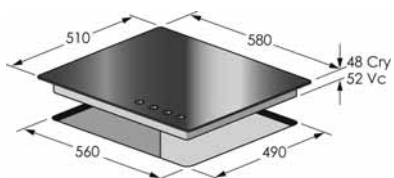

- Gas hob 60 cm, built-in
- Nr. 4 gas burners of which one lateral triple crown
- Cast iron pan support
- Under knob electronic ignition system
- Silver control knobs
- Black matt finish ring covers
- Connecting cable
- Flame failure safety

VITROTEK 3G Finish	CODE
86 black	PVCM60186WA
91 jada *	PVCM60191WA
96 white	PVCM60196WA

METALTEK Finish	CODE
67 cromo	PMCM60167WA
73 titanium	PMCM60173WA

* Until stocks last

91 jada finish