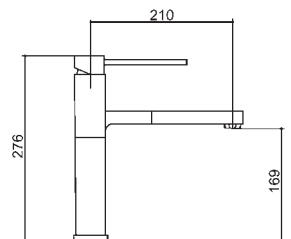

FINISH	CODE
Chrome	MIKSUNCR
Brushed	MIKSUNSP

VITROTEK 3G Finish	CODE
86 black	MVKSUN86
91 jada *	MVKSUN91
96 white	MVKSUN96

METALTEK Finish	CODE
67 cromo	MMKSUN67
70 ghisa	MMKSUN70
71 alluminio	MMKSUN71
73 titanium	MMKSUN73

* Until stocks last