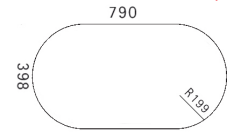

Special Round 830

Dimension: 830 x 435 mm
Bowl size: Ø 360 x 160 mm
Thickness: 6/10
Built-in hole: 806 x 411 mm
Base: 400

Available from the end of April