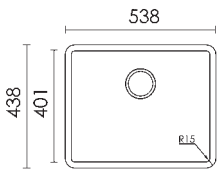

Space 500 R15 undermounted

Dimension: 538 x 438 mm
Bowl size: 501 x 401 x 190 mm
Thickness: 10/10
Built-in hole: 501 x 401 mm - Ray: 15
Base: 600

Available accessories: **06 09 17**

Sink Kit: waste drainers 3^{1/2}, siphon, hooks and sealant.

C: carton packaging

FINISH	CODE
Satin	LIC500SACUN15

Space 450 R15 undermounted

Dimension: 488 x 438 mm
Bowl size: 451 x 401 x 190 mm
Thickness: 10/10
Built-in hole: 451 x 401 mm - Ray: 15
Base: 450

Available accessories: **06 09 17**

Sink Kit: waste drainers 3^{1/2}, siphon, hooks and sealant.

C: carton packaging

FINISH	CODE
Satin	LIC450SACUN15