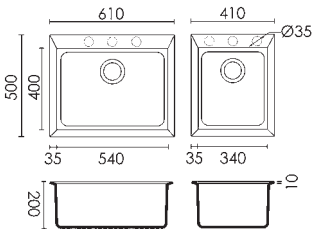

Quadra 210 standard

two-bowl sink

Dimension: 610x500x200 mm + 410x500x200 mm

Built-in hole: see template

Base: 1200

Hooks: pre-mounted

Available accessories: **04 05 06 09 17 20 24 25**
see page 78

Packaging:
carton and polystyrene, approx 0,13 m³