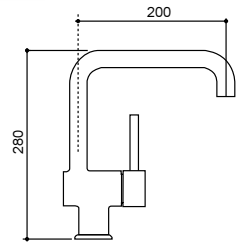

Senna

Single lever mixer with tall swivel spout.

Chrome finish

FINISH	CODE
Chrome	MIKSENCR

GRANITEK Finish	CODE
51 avena	MGKSEN51
52 bianco	MGKSEN52
53 terra	MGKSEN53
54 nero	MGKSEN54
57 pietra vecchia	MGKSEN57
58 grigio ambra	MGKSEN58
59 antracite	MGKSEN59
61 pietra antica	MGKSEN61
62 bianco antico	MGKSEN62
76 hamada	MGKSEN76