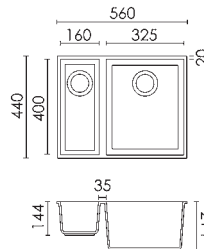

Quadra 150 undermounted

two-bowl sink

Dimension: 560 x 440 x 144-214 mm

Built-in hole: see template

Base: 600

Finish: undermounted

Available accessories: **06 09 17 20**
see page 78

Packaging:
carton and polystyrene, approx 0,10 m³