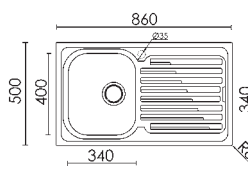

Available: with bowl on the **right** or **left** equipped with mixer hole

C: carton packaging
DX: right bowl
SX: left bowl

FINISH	CODE
Satin	LIK400SACDX
Satin	LIK400SACSX