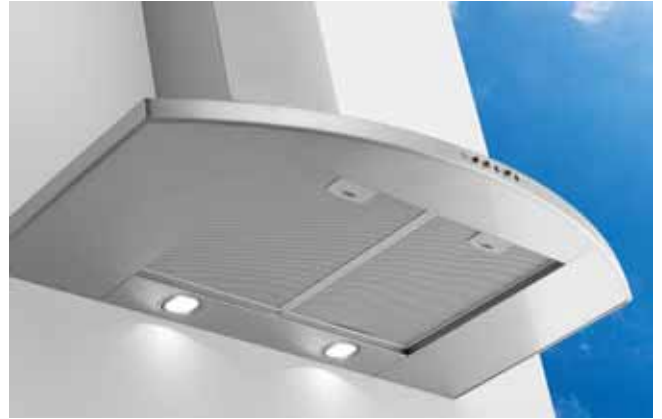

stainless steel finish