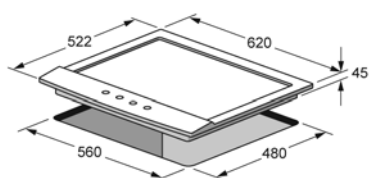

Accessories see on page 202