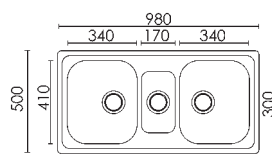

FINISH	CODE
Satin	LIK550SAC