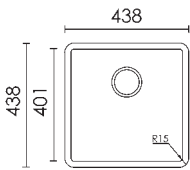

Space 400 R15 undermounted

Dimension: 438 x 438 mm
Bowl size: 401 x 401 x 190 mm
Thickness: 10/10
Built-in hole: 401 x 401 mm - Ray: 15
Base: 450

Available accessories: **06** **09** **17**

Sink Kit: waste drainers ³/₁₂, siphon, hooks and sealant.

C: carton packaging

FINISH	CODE
Satin	LIC400SACUN15

Space 340 R15 undermounted

Dimension: 376 x 436 mm
Bowl size: 340 x 400 x 180 mm
Thickness: 10/10
Built-in hole: 340 x 400 mm - Ray: 15
Base: 450

Available accessories: **06** **09** **17**

Sink Kit: waste drainers ³/₁₂, siphon, hooks and sealant.

C: carton packaging

FINISH	CODE
Satin	LIC340SACUN15