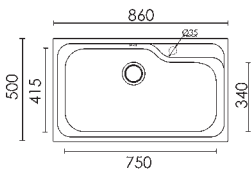

ACI01304
Stainless steel basket

Sky 360

Dimension: 860 x 500 mm
 Bowl size: 750 x 415 x 210 mm
 Thickness: 6/10
 Built-in hole: 840 x 480 mm
 Base: 900

Available accessories: **04 09 24 30**

Sink Kit: waste drainers 3^{1/2}, siphon, hooks and sealant.