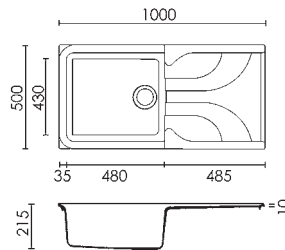

Packaging:
carton and polystyrene, approx 0,17 m³
Kit of the sink:
siphon, sealant and pre-mounted hooks

* until stock lasts

VITROTEK 3G	CODE
86 black	LVE48086
91 jada *	LVE48091
96 white	LVE48096

METALTEK	CODE
67 cromo	LME48067
70 ghisa	LME48070
71 alluminio	LME48071
72 rame	LME48072
73 titanium	LME48073

GRANITEK	CODE
51 avena	LGE48051
52 bianco	LGE48052
53 terra	LGE48053
54 nero	LGE48054
55 grigio	LGE48055
59 antracite	LGE48059
62 bianco ant.	LGE48062
68 titano	LGE48068