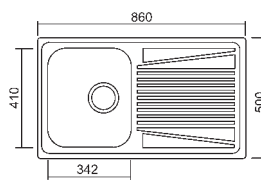

Available: with bowl on the **right** or **left** equipped with mixer hole

C: carton packaging
S: bag packaging
DX: right bowl
SX: left bowl

FINISH	CODE
Glazed	LIR400SACDX
Glazed	LIR400SASDX
Glazed	LIR400SAC SX
Glazed	LIR400SASSX

FINISH	CODE
Anti-scratch	LIR400ANCDX
Anti-scratch	LIR400ANS DX
Anti-scratch	LIR400ANCSX
Anti-scratch	LIR400ANSSX