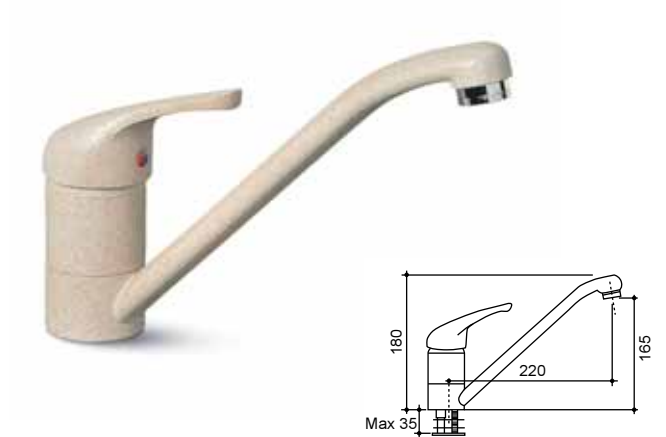

Minerva

Single lever mixer with swivel tubular spout.

FINISH	CODE
Chrome	MIKMINCR 6

METALTEK Finish	CODE
67 cromo	MMKMIN67
70 ghisa	MMKMIN70
71 alluminio	MMKMIN71
72 rame	MMKMIN72
73 titanium	MMKMIN73

GRANITEK Finish	CODE
51 avena	MGKMIN51
52 bianco	MGKMIN52
53 terra	MGKMIN53
54 nero	MGKMIN54
55 grigio	MGKMIN55
57 pietra vecchia	MGKMIN57
58 grigio ambra	MGKMIN58
59 antracite	MGKMIN59
61 pietra antica	MGKMIN61
62 bianco antico	MGKMIN62
68 titano	MGKMIN68
74 avrelle	MGKMIN74
76 hamada	MGKMIN76