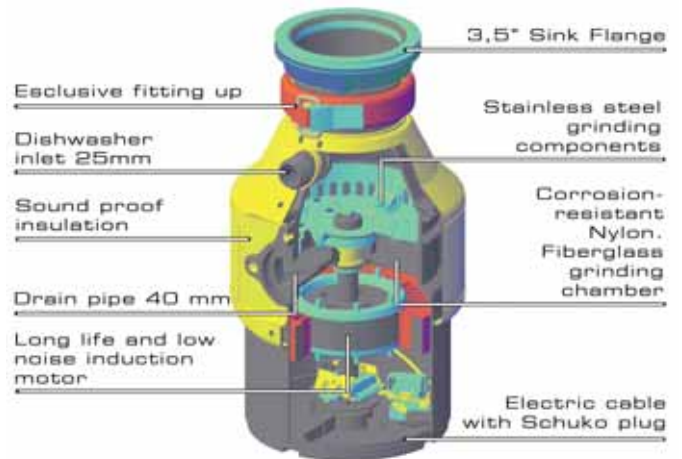

Food waste disposers

Garbage in the waste-bin is often a cause of dirtiness and bad smells, it also lures pesky insects. The use of the disposer allows you to eliminate this inconvenience.

AN HELP IN THE KITCHEN

It is easily installed under the sink and allows you to get rid of the household foodstuff waste directly through the drain pipe in an easy, safe and practical way. A precious aid in the kitchen.

SAFE AND NOISELESS

There are neither rotating blades nor knives inside: the food waste is chopped up through a fixed ring gear without any danger for the user. The asynchronous motor and the construction materials made the disposer particularly noiseless.

EASY TO INSTALL

Thanks to an exclusive installing method, it takes just few quick operations.

TECHNICAL FEATURES	TDI12000	TDI34000
Power HP	1/2 HP	3/4 HP
Power W	380 W	550 W
Volt/Hertz	220-240V / 50 Hz	220-240V / 50 Hz
Weight Kgs	6.0 Kg	6.3 Kg
Dimensions mm	182x327 mm	182x327 mm

ACCESSORIES TDI12000 - TDI34000

Remote control	ARP01300
Pneumatic kit	AKI01300