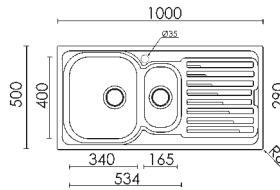

FINISH	CODE
Satin	LIK475SACDX
Satin	LIK475SACSX