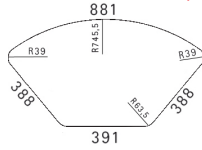

Stainless steel Line | Special

Special Esa 920

Dimension: 500 x 920 mm
Bowl size: 410 x 340 x 200 - 273 x 218 x 140 mm
Thickness: 8/10
Built-in hole: 456 x 896 mm
Base: 800

Available from the end of April