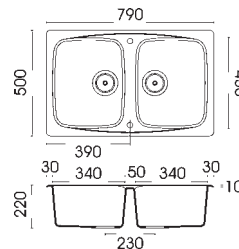

Packaging:
carton and polystyrene, approx 0,13 m³
Kit of the sink:
sealant, siphon, drains and pre-mounted hooks

METALTEK	CODE
67 cromo	LMM35067
70 ghisa	LMM35070
71 alluminio	LMM35071
73 titanium	LMM35073

GRANITEK	CODE
51 avena	LGM35051
52 bianco	LGM35052
53 terra	LGM35053
54 nero	LGM35054
55 grigio	LGM35055
57 pietra vecchia	LGM35057
58 grigio ambra	LGM35058
59 antracite	LGM35059
61 pietra antica	LGM35061
62 bianco ant.	LGM35062
68 titano	LGM35068
74 avrelle	LGM35074

SINTEK	CODE
11 bianco	LSM35011
12 terra di francia	LSM35012
13 nero	LSM35013
14 bianco antico	LSM35014