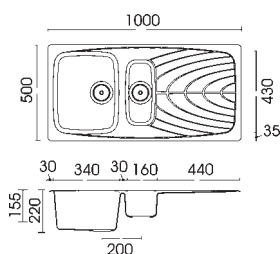

Master 475

one and half bowl sink with draining area

Dimension: 1000 x 500 x 220-155 mm

Built-in hole: 980 x 480 mm

Base: 600

Available accessories: **04 05 09 14 17 19 20 24 25**
see page 104

Packaging:
carton and polystyrene, approx 0,17 m³