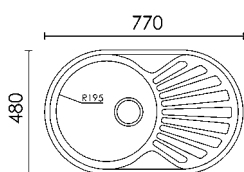

Stainless steel Line | Special

Special Round 770

Dimension: 770 x 480 mm
Bowl size: Ø 390 x 160 mm
Thickness: 6/10
Built-in hole: 746 x 456 mm
Base: 450

Available from the end of April