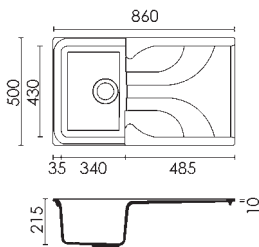

Ego 400

one-bowl sink with draining area
 Dimension: 860 x 500 x 215 mm
 Built-in hole: 840 x 484 mm
 Base: 450

Available accessories: **03 04 05 09 17 21 24 25**
 see page 62

Packaging:
 carton and polystyrene, approx 0,15 m³
 Kit of the sink:
 siphon, sealant and pre-mounted hooks