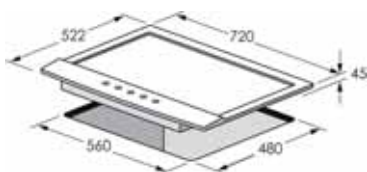

- Gas hob 75 cm, built-in
- Nr. 5 gas burners of which one central triple crown
- Lamellar pan support
- Under knob electronic ignition system
- Black, silver or brassy control knobs
- Black glossy finish ring covers
- Connecting cable
- Flame failure safety

	Finish	CODE
silver knob	stainless steel	PIAC752INCS
black knob	GRANITEK Finish	CODE
	51 avena	PGSC75251CN
	52 bianco	PGSC75252CN
	59 antracite	PGSC75259CN
brassy knob	51 avena	PGSR75251CY
	59 antracite	PGSR75259CY
black knob	METALTEK Finish	CODE
	72 rame	PMSC75272CN
brassy knob	72 rame	PMSR75272CY

Accessories: see on page 202