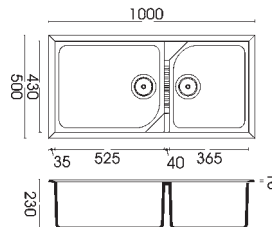

Packaging:
carton and polystyrene, approx 0,17 m³
Kit of the sink:
pop-up waste one way, pre-mounted hooks,
sealant and siphon

* until stock lasts

VITROTEK 3G	CODE
86 black	LVT49086
91 jada *	LVT49091
92 old white	LVT49092
94 ice	LVT49094
96 white	LVT49096
97 silver	LVT49097

METALTEK	CODE
67 cromo	LMT49067
70 ghisa	LMT49070
71 alluminio	LMT49071
73 titanium	LMT49073

GRANITEK	CODE
51 avena	LGT49051
52 bianco	LGT49052
53 terra	LGT49053
54 nero	LGT49054
55 grigio	LGT49055
59 antracite	LGT49059
62 bianco antico	LGT49062
68 titano	LGT49068