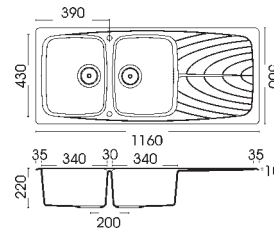

Master 500

two-bowl sink with draining area

Dimension: 1160 x 500 x 220 mm

Built-in hole: 1140 x 480 mm

Base: 800

Available accessories: **04 05 09 17 19 20 24 25**
see page 104

Packaging:
carton and polystyrene, approx 0,20 m³