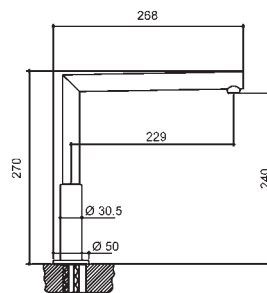

FINISH	CODE
Chrome	MIKARECR
VITROTEK 3G Finish	CODE
86 black	MVKARE86
96 white	MVKARE96
METALTEK Finish	CODE
67 cromo	MMKARE67
73 titanium	MMKARE73