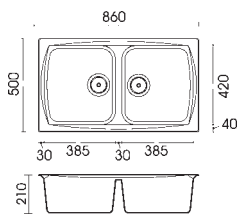

SINTEK	CODE
11 bianco	LSL47511
12 terra di francia	LSL47512
13 nero	LSL47513
14 bianco antico	LSL47514

Living 450

two-bowl sink

Dimension: 860 x 500 x 210 mm

Built-in hole: 840 x 480 mm

Base: 900

Available accessories: **04 09 17 20 24 25**
see page 116