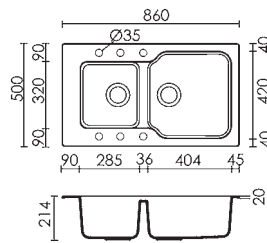

Packaging:
carton and polystyrene, approx 0,15 m³

Kit of the sink:
sealant, siphon, drains and pre-mounted hooks

For this model the bowl depth is 214 mm.

GRANITEK	CODE
51 avena	LGF45051
52 bianco	LGF45052
53 terra	LGF45053
54 nero	LGF45054
55 grigio	LGF45055
59 antracite	LGF45059
62 bianco ant.	LGF45062
68 titano	LGF45068
76 hamada	LGF45076

GRANITEK	CODE
51 avena	LGF43051
52 bianco	LGF43052
59 antracite	LGF43059
62 bianco ant.	LGF43062
76 hamada	LGF43076