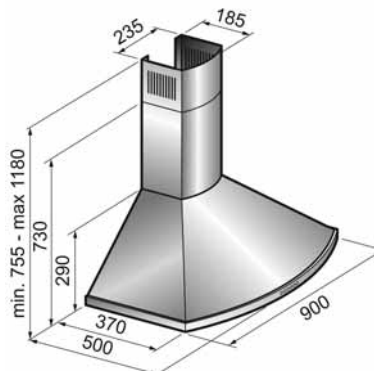

Curve Hood

Dimension: 900 mm

Controls:	soft light push button
Speeds:	3+1
Clean air system:	yes
Filter change indicator:	yes
Timer:	yes
Booster:	yes
Lighting:	2x20 W halogen light bulb
Engine type:	HC3
Max capacity:	703 Mc/h
Pressure:	436 Pa
Max noise level:	56 dabs
Outlet size diameter:	150 mm
Grease filter:	included
Power supply connection:	220-240V/50Hz
Carbon filter:	accessory

Finish	CODE
stainless steel	KIU900INAPM

METALTEK Finish	CODE
72 rame	KMU90072APM

GRANITEK Finish	CODE
51 avena	KGU90051APM

ACCESSORY	CODE
carbon filter	AFC01301