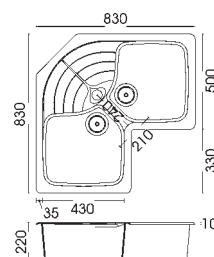

Master CORNER

two-bowls sink with draining area
 Dimension: 830 x 830 x 220 mm

supplied with mixer hole

Available accessories:
 see page 104

04 05 09 17
19 20 24 25

Packaging:
 carton and polystyrene, approx 0,23 m³
 Kit of the sink:
 sealant, siphon, drains and pre-mounted hooks