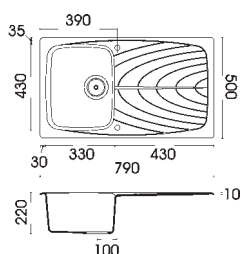

Packaging:
carton and polystyrene, approx 0,13 m³
Kit of the sink:
sealant, siphon, drains and pre-mounted hooks

METALTEK	CODE
67 cromo	LMM30067
70 ghisa	LMM30070
71 alluminio	LMM30071
73 titanium	LMM30073

GRANITEK	CODE
51 avena	LGM30051
52 bianco	LGM30052
53 terra	LGM30053
54 nero	LGM30054
55 grigio	LGM30055
57 pietra vecchia	LGM30057
58 grigio ambra	LGM30058
59 antracite	LGM30059
61 pietra antica	LGM30061
62 bianco ant.	LGM30062
68 titano	LGM30068
74 avrelle	LGM30074
76 hamada	LGM30076