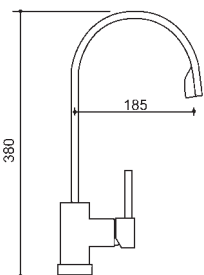

FINISH	CODE
Chrome	MIKGANCR
METALTEK Finish	CODE
67 cromo	MMKGAN67
71 alluminio	MMKGAN71
73 titanium	MMKGAN73
GRANITEK Finish	CODE
51 avena	MGKGAN51
52 bianco	MGKGAN52
59 antracite	MGKGAN59