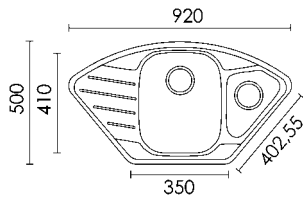

Stainless steel Line | Special

Special Esa 920

Dimension: 500 x 920 mm
Bowl size: 410 x 340 x 200 - 273 x 218 x 140 mm
Thickness: 8/10
Built-in hole: 456 x 896 mm
Base: 800

Available from the end of April