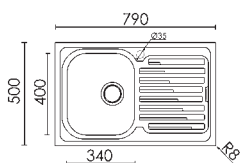

FINISH	CODE
Satin	LIK300SACDX
Satin	LIK300SACSX