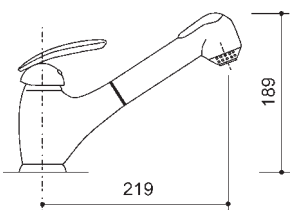

FINISH	CODE
Chrome	MIKMEDCR

METALTEK Finish	CODE
67 cromo	MMKMED67
70 ghisa	MMKMED70

GRANITEK Finish	CODE
51 avena	MGKMED51
52 bianco	MGKMED52
54 nero	MGKMED54
57 pietra vecchia	MGKMED57
59 antracite	MGKMED59
61 pietra antica	MGKMED61
62 bianco antico	MGKMED62