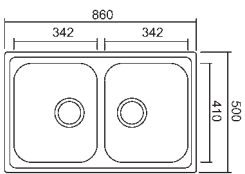

equipped with mixer hole

C: carton packaging
S: bag packaging

FINISH	CODE
Satin	LIR450SAC
Satin	LIR450SAS

FINISH	CODE
Anti-scratch	LIR450ANC
Anti-scratch	LIR450ANS