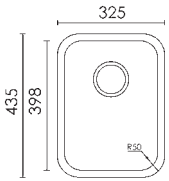

Space 290 undermounted

Dimension: 326 x 436 mm
Bowl size: 289 x 399 x 200 mm
Thickness: 10/10
Built-in hole: 289 x 399 mm - Ray: 50
Base: 450

Available accessories: **09**

Sink Kit: waste drainers ³/₁₂, siphon, hooks and sealant.

C: carton packaging

FINISH	CODE
Satin	LIC290SACUN

Space 130 undermounted

Dimension: 175 x 325 mm
Bowl size: 149 x 299 x 150 mm
Thickness: 10/10
Built-in hole: 149 x 299 mm
Base: 450

Sink Kit: waste drainers ³/₁₂, siphon, hooks and sealant.

C: carton packaging

FINISH	CODE
Satin	LIC130SACUN