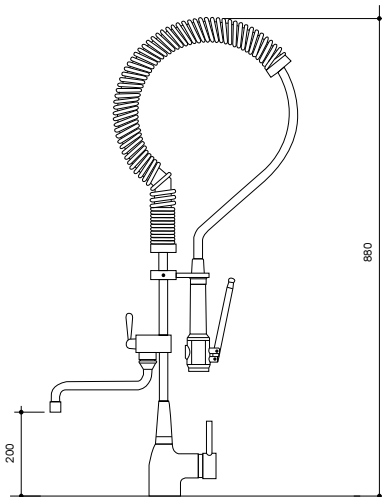

FINISH
Chrome

CODE
MIKCOOCR