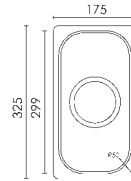

C: carton packaging

FINISH	CODE
Satin	LIC130SACUN