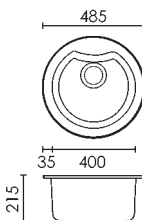

Ego CORNER

two-bowl sink with draining area

Dimension: 1000 x 500 x 215-125 mm

Built-in hole: vedi dima

Base: 800

Angolo: 800

Available accessories: **03 04 05 09 17 20 24 25**
see page 62

Packaging:
carton and polystyrene, approx 0,20 m³

Kit of the sink:
siphon, sealant and pre-mounted hooks

* until stock lasts

VITROTEK 3G

CODE

86 black	LVECOR86
91 jada *	LVECOR91
96 white	LVECOR96

METALTEK

CODE

67 cromo	LMECOR67
70 ghisa	LMECOR70
71 alluminio	LMECOR71
72 rame	LMECOR72
73 titanium	LMECOR73

GRANITEK

CODE

51 avena	LGECOR51
52 bianco	LGECOR52
53 terra	LGECOR53
54 nero	LGECOR54
55 grigio	LGECOR55
59 antracite	LGECOR59
62 bianco ant.	LGECOR62
68 titano	LGECOR68

Ego ROUND

one-bowl sink

Dimension: Ø 485 x 215 mm

Built-in hole: Ø 465 mm

Base: 500

Available accessories: **08 09 10 21**
see page 62

Packaging:
carton and polystyrene, approx 0,06 m³

Kit of the sink:
siphon, sealant and pre-mounted hooks

disponibili 78 mm per foro miscelatore

* until stock lasts

VITROTEK 3G

CODE

86 black	LVEROU86
91 jada *	LVEROU91
96 white	LVEROU96

METALTEK

CODE

67 cromo	LMEROU67
70 ghisa	LMEROU70
71 alluminio	LMEROU71
72 rame	LMEROU72
73 titanium	LMEROU73

GRANITEK

CODE

51 avena	LGEROU51
52 bianco	LGEROU52
53 terra	LGEROU53
54 nero	LGEROU54
55 grigio	LGEROU55
59 antracite	LGEROU59
62 bianco ant.	LGEROU62
68 titano	LGEROU68