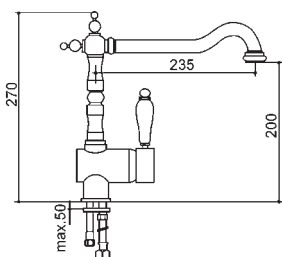

Rio

Single lever mixer with tall swivel spout.

FINISH	CODE
Chrome	MIKRIOCR
METALTEK Finish	CODE
72 rame	MMKRIO72
GRANITEK Finish	CODE
51 avena	MGKRIO51

Tago

Single hole mixer with swivel round spout.

FINISH	CODE
Chrome	MIKTAGCR
GRANITEK Finish	CODE
51 avena	MGKTAG51
52 bianco	MGKTAG52
54 nero	MGKTAG54
59 antracite	MGKTAG59
62 bianco antico	MGKTAG62