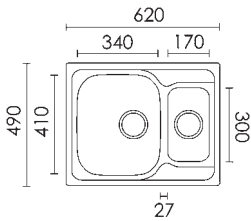

Special 250

Dimension: 620 x 490 mm
 Bowl size: 410 x 340 x 180 - 300 x 170 x 140 mm
 Thickness: 8/10
 Built-in hole: 600 x 470 mm
 Base: 600

Available from the end of April

Sink Kit: waste drainers 3^{1/2},
 siphon, hooks and sealant.