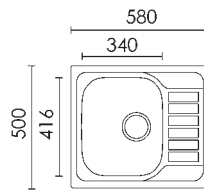

Sink Kit: waste drainers 3^{1/2},
siphon, hooks and sealant.

C: carton packaging
S: bag packaging
DX: right bowl
SX: left bowl

FINISH	CODE
Satin	LIX125SACDX
Satin	LIX125SASDX
Satin	LIX125SACSX
Satin	LIX125SASSX

Special 100

Dimension: 480 x 480 mm
Bowl size: 355 x 405 x 170 mm
Thickness: 6/10
Built-in hole: 460 x 460 mm
Base: 450

Sink Kit: waste drainers 3^{1/2},
siphon, hooks and sealant.

C: carton packaging
S: bag packaging