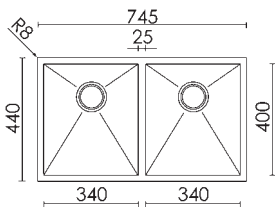

C: carton packaging

SQUARE 720 2V standard

FINISH	CODE
Satin	LIQ720SAC2V

Dimension: 745 x 440 mm
Built-in hole: 733 x 428 mm
Base: 800